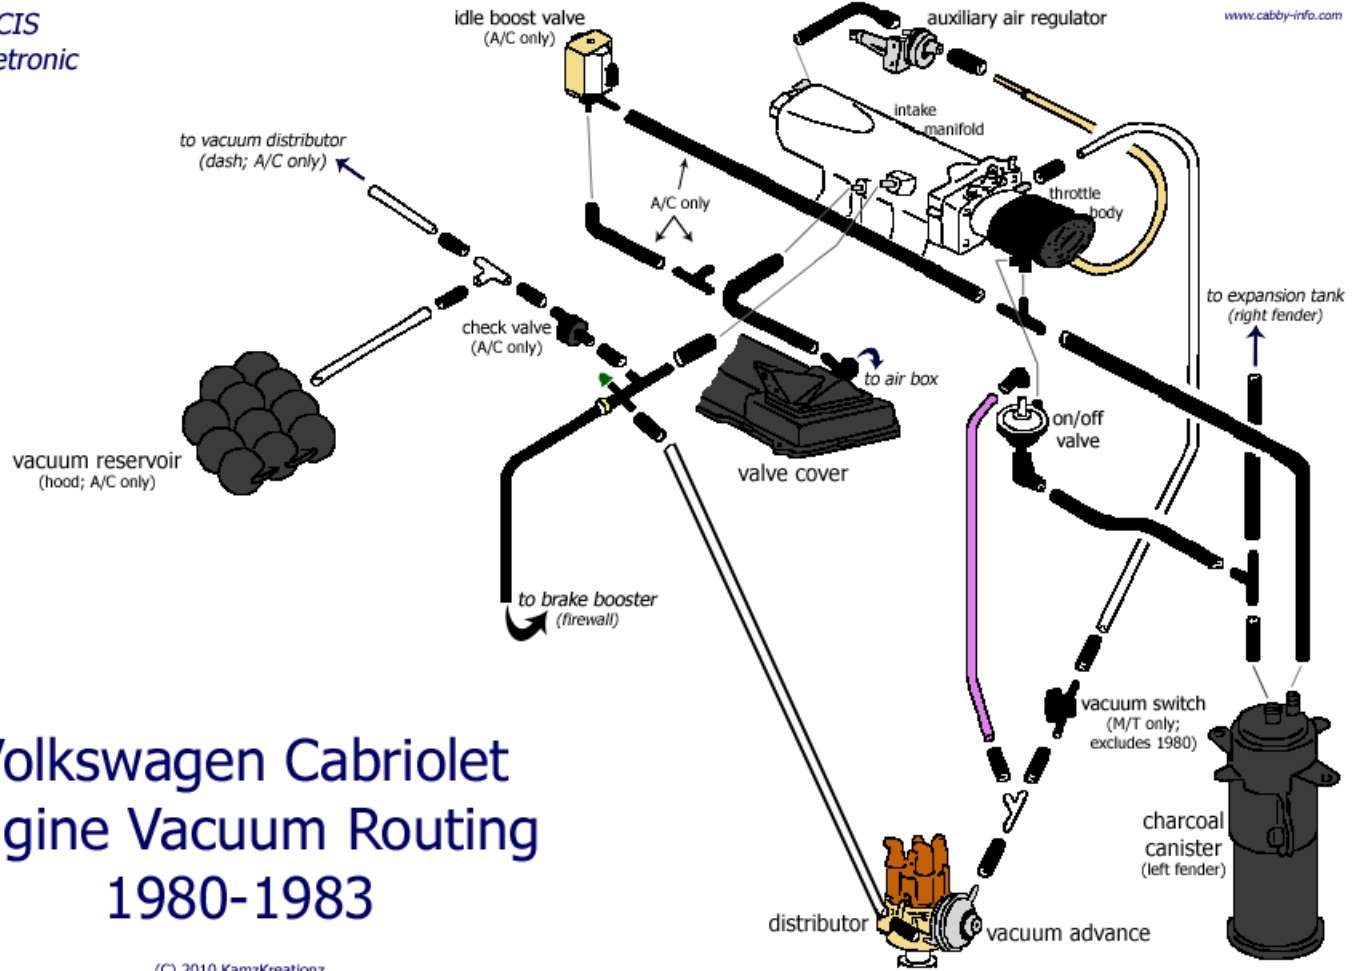

Volkswagen Cabriolet DIY Guide

Vacuum Diagrams

K-Jetronic with EGR, 1980.....	Page 1
K-Jetronic, 1980-1983.....	Page 2
K-Jetronic, 1984-1987.....	Page 3
K-Jetronic, late 1987-1989.....	Page 4
Digifant, 1990-1993.....	Page 5
Carburetor.....	Page 6

CIS
K-Jetronic

www.cabby-info.com

Volkswagen Cabriolet Engine Vacuum Routing 1980-1983

(C) 2010 KamzKreationz

CIS
K-Jetronic

www.cabby-info.com

Volkswagen Cabriolet Engine Vacuum Routing 1984-1987

(C) 2010 KamzKreationz

Volkswagen Cabriolet Engine Vacuum Routing 1987-1989

(C) 2010 KamzKreationz

Volkswagen Cabriolet Engine Vacuum Routing 1990-1993

www.cabby-info.com

Volkswagen Cabriolet Engine Vacuum Routing 1.6L & 1.8L Carburetor