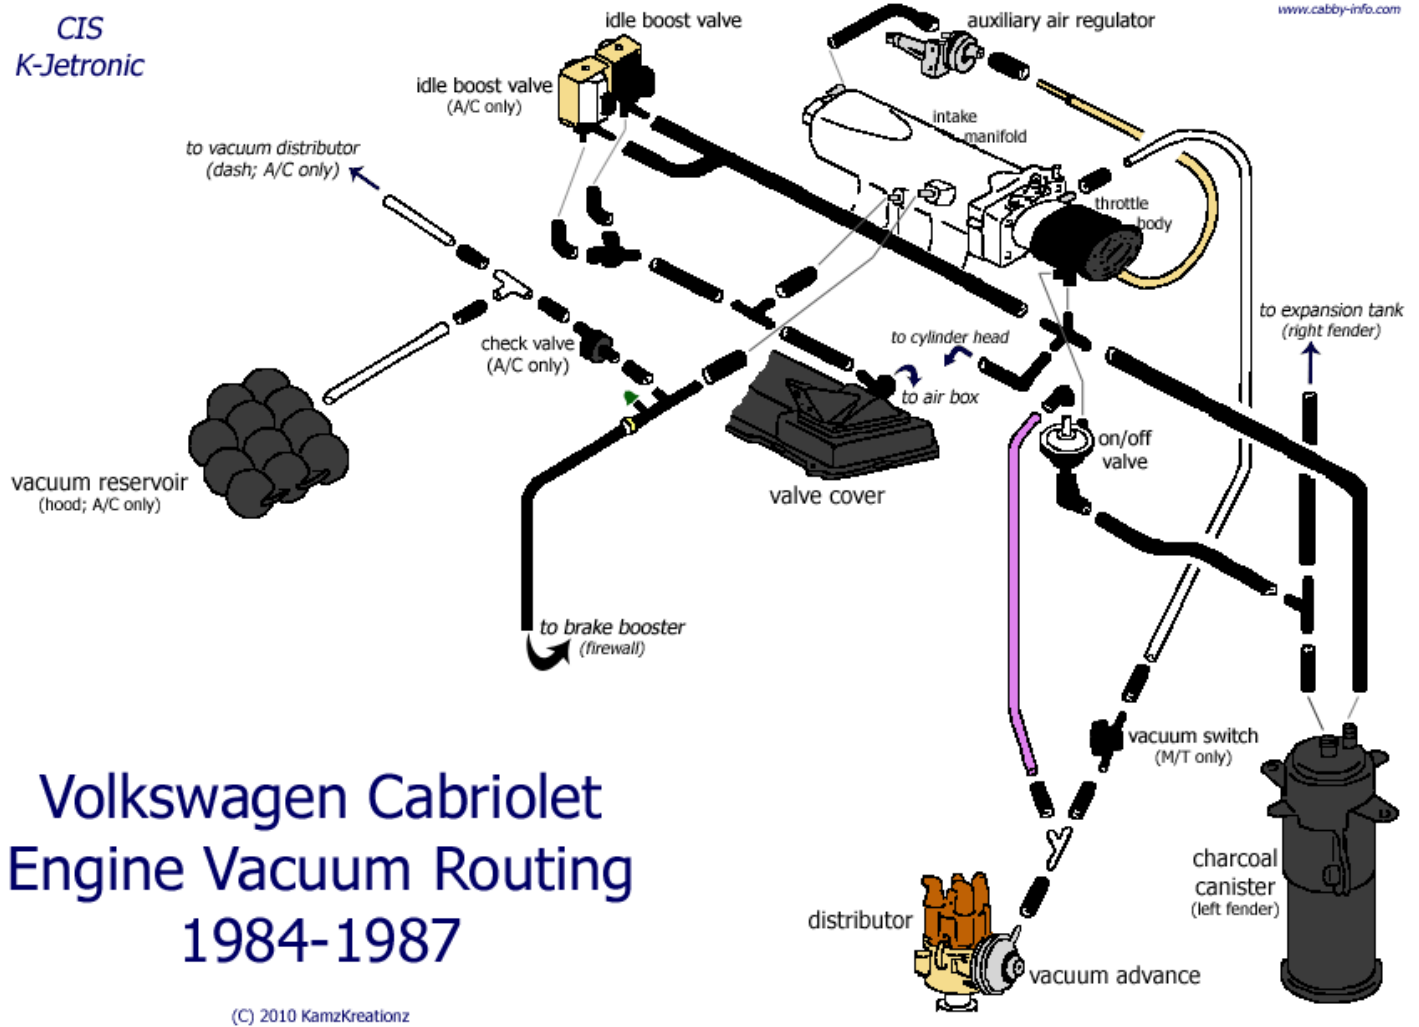

CIS
K-Jetronic

www.cabby-info.com

Volkswagen Cabriolet Engine Vacuum Routing 1980-1983

(C) 2010 KamzKreationz

CIS
K-Jetronic

www.cabby-info.com

Volkswagen Cabriolet Engine Vacuum Routing 1984-1987

(C) 2010 KamzKreationz

Volkswagen Cabriolet Engine Vacuum Routing 1987-1989

(C) 2010 KamzKreationz

Volkswagen Cabriolet Engine Vacuum Routing 1990-1993

www.cabby-info.com

Volkswagen Cabriolet Engine Vacuum Routing 1.6L & 1.8L Carburetor