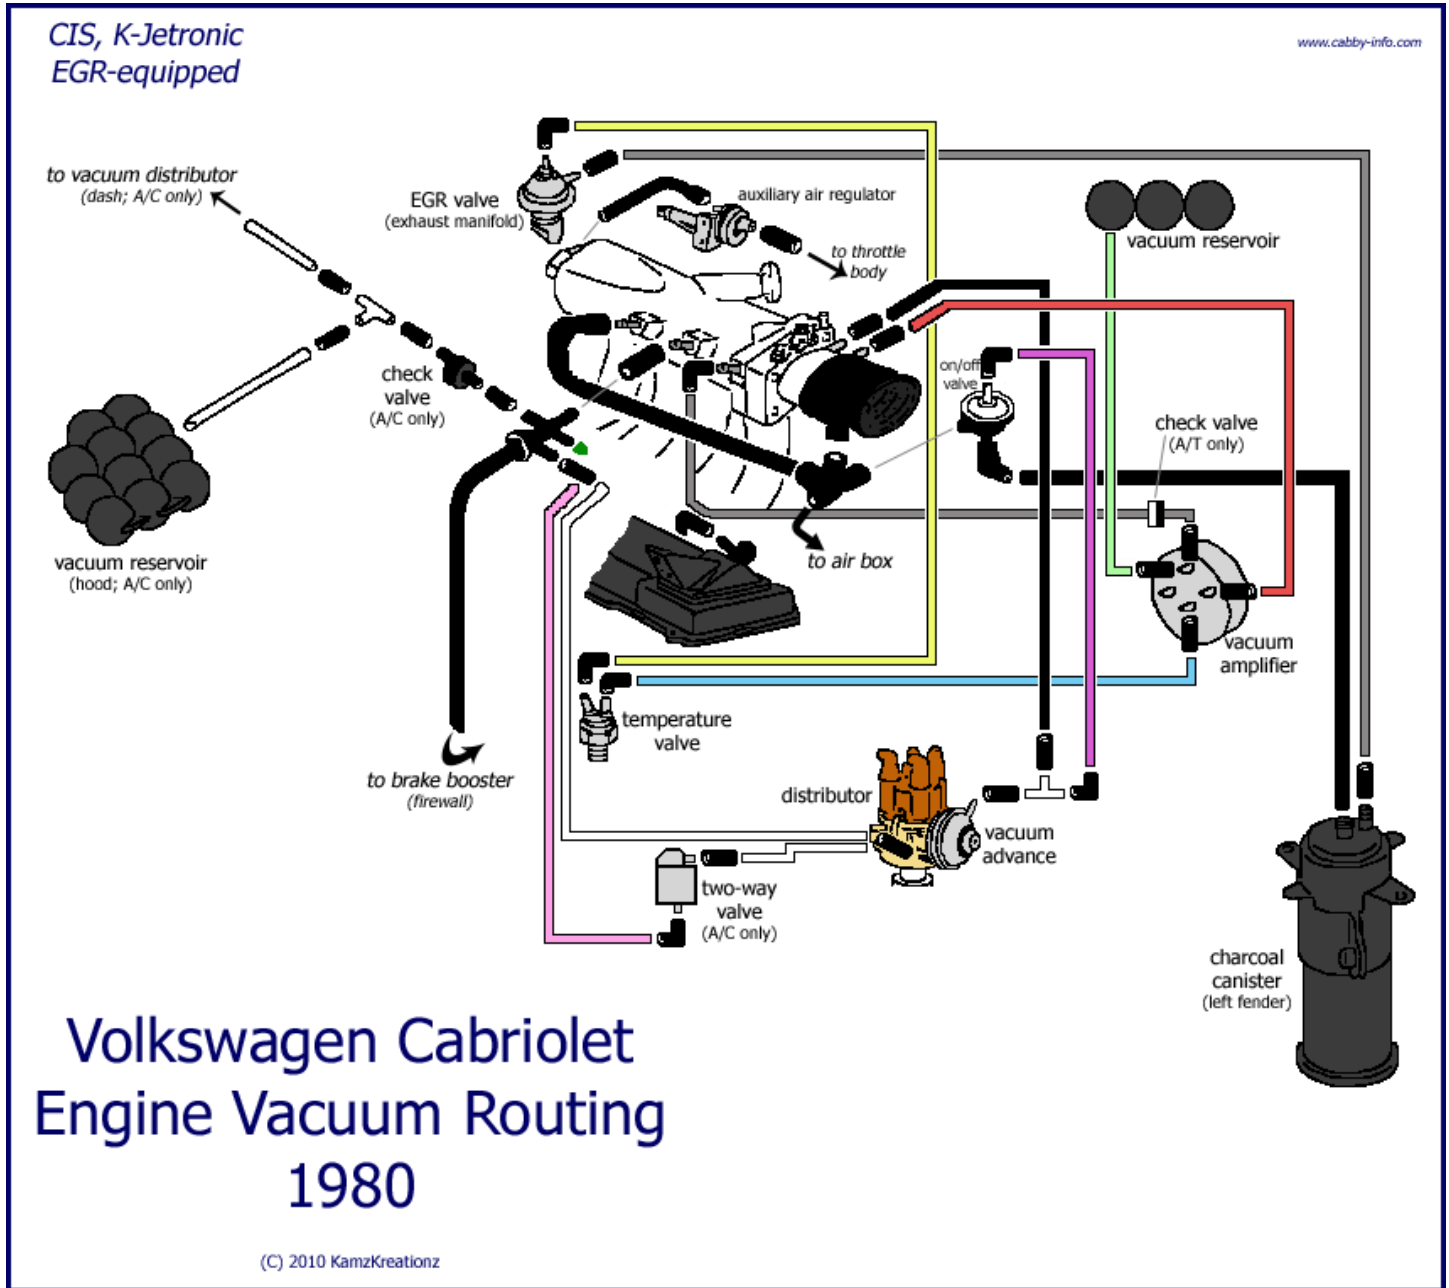

Volkswagen Cabriolet DIY Guide

Vacuum Diagrams

K-Jetronic with EGR, 1980.....	Page 1
K-Jetronic, 1980-1983.....	Page 2
K-Jetronic, 1984-1987.....	Page 3
K-Jetronic, late 1987-1989.....	Page 4
Digifant, 1990-1993.....	Page 5
Carburetor.....	Page 6

CIS
K-Jetronic

www.cabby-info.com

Volkswagen Cabriolet Engine Vacuum Routing 1980-1983

(C) 2010 KamzKreationz

CIS
K-Jetronic

www.cabby-info.com

Volkswagen Cabriolet Engine Vacuum Routing 1984-1987

(C) 2010 KamzKreationz

Volkswagen Cabriolet Engine Vacuum Routing 1987-1989

(C) 2010 KamzKreationz

Volkswagen Cabriolet Engine Vacuum Routing 1990-1993

www.cabby-info.com

Volkswagen Cabriolet Engine Vacuum Routing 1.6L & 1.8L Carburetor