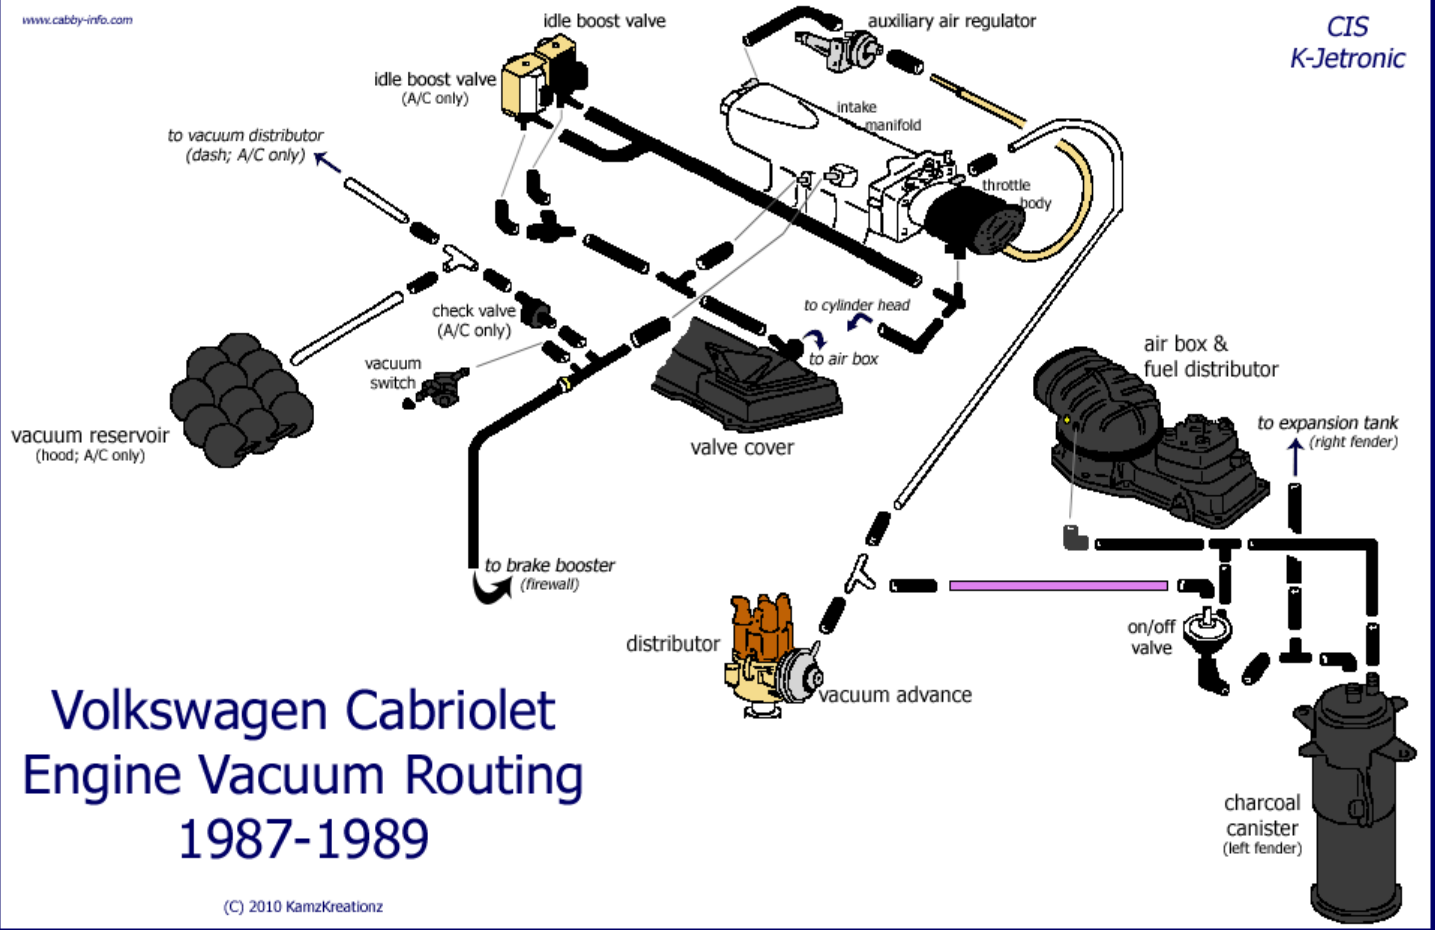

CIS
K-Jetronic

www.cabby-info.com

Volkswagen Cabriolet Engine Vacuum Routing 1980-1983

(C) 2010 KamzKreationz

CIS
K-Jetronic

www.cabby-info.com

Volkswagen Cabriolet Engine Vacuum Routing 1984-1987

(C) 2010 KamzKreationz

Volkswagen Cabriolet Engine Vacuum Routing 1987-1989

(C) 2010 KamzKreationz

Volkswagen Cabriolet Engine Vacuum Routing 1990-1993

www.cabby-info.com

Volkswagen Cabriolet Engine Vacuum Routing 1.6L & 1.8L Carburetor