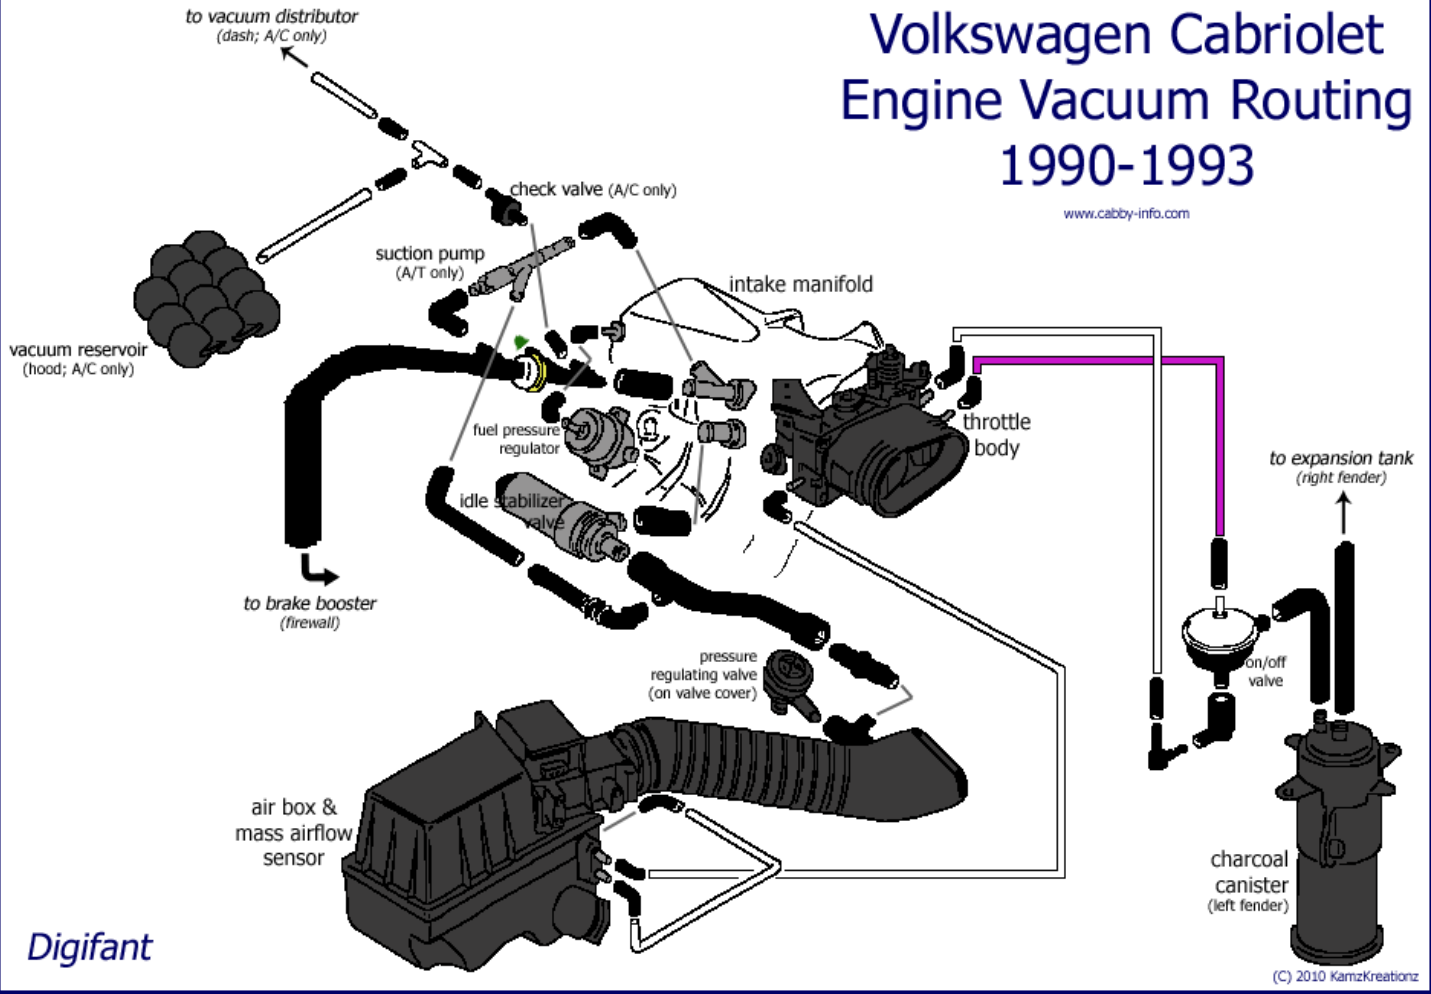

CIS
K-Jetronic

www.cabby-info.com

Volkswagen Cabriolet Engine Vacuum Routing 1980-1983

(C) 2010 KamzKreationz

CIS
K-Jetronic

www.cabby-info.com

Volkswagen Cabriolet Engine Vacuum Routing 1984-1987

(C) 2010 KamzKreationz

Volkswagen Cabriolet Engine Vacuum Routing 1987-1989

(C) 2010 KamzKreationz

Volkswagen Cabriolet Engine Vacuum Routing 1990-1993

www.cabby-info.com

Volkswagen Cabriolet Engine Vacuum Routing 1.6L & 1.8L Carburetor