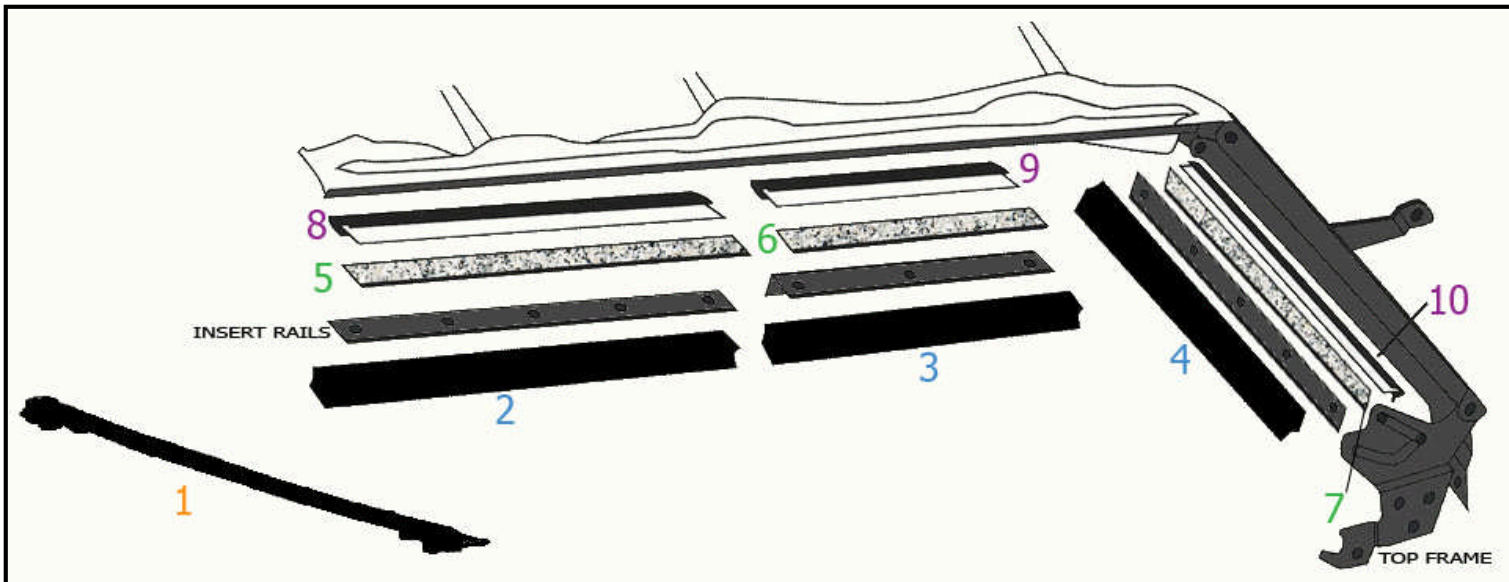

Volkswagen Cabriolet

Top Seal Part Numbers

Description

(1) Header Bow Seal ~ to D-030000

(1) Header Bow Seal ~ from E-000001

(2) Frame to Glass Seal ~ front, left, to B-007085

(2) Frame to Glass Seal ~ front, right, to B-007085

(2) Frame to Glass Seal ~ front, left, from B-007086

(2) Frame to Glass Seal ~ front, right, from B-007086

(2) Frame to Glass Seal ~ front, left, from E-000001

(2) Frame to Glass Seal ~ front, right, from E-000001