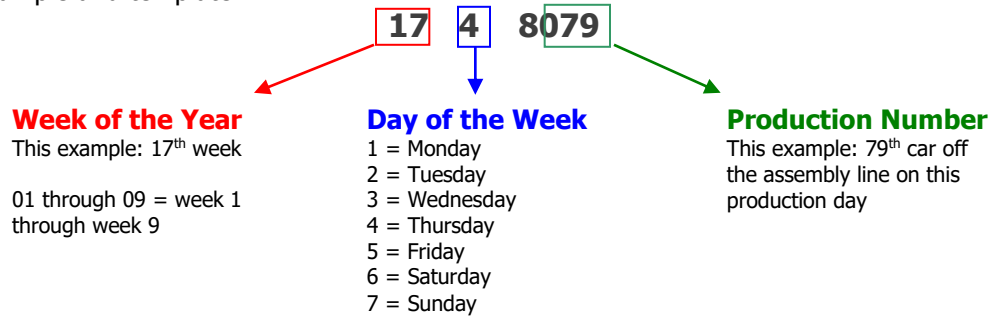

A-13327's PKN example and template: