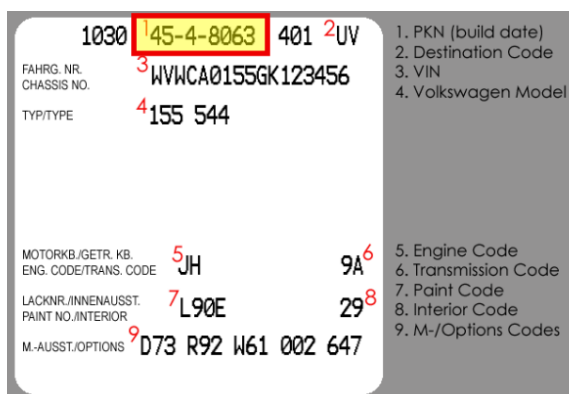

Step 2: Locate the build month on the driver's side door jamb and/or in the table below using the chassis number. Above examples: A-04327 is November 1979; A-13327 is April 1980.

Begin Date	End Date	Begin Chassis #	End Chassis #
August 1, 1979	August 31, 1979	A-00001	A-00383
September 1, 1979	September 30, 1979	A-00384	A-01632
October 1, 1979	October 31, 1979	A-01633	A-03226
November 1, 1979	November 30, 1979	A-03227	A-04574
December 1, 1979	December 31, 1979	A-04575	A-05538
January 1, 1980	January 31, 1980	A-05539	A-07144
February 1, 1980	February 28, 1980	A-07145	A-09235
March 1, 1980	March 31, 1980	A-09236	A-11353
April 1, 1980	April 30, 1980	A-11354	A-13756
May 1, 1980	May 31, 1980	A-13757	A-15814
June 1, 1980	June 30, 1980	A-15815	A-18080
July 1, 1980	July 31, 1980	A-18081	A-25000

Step 3: Inside the trunk, locate your car's build sheet sticker on the left side of the crossbar. On this sticker, locate the PKN code at the top of the sticker. Or locate the stamped PKN plate on the radiator core support/slam panel.