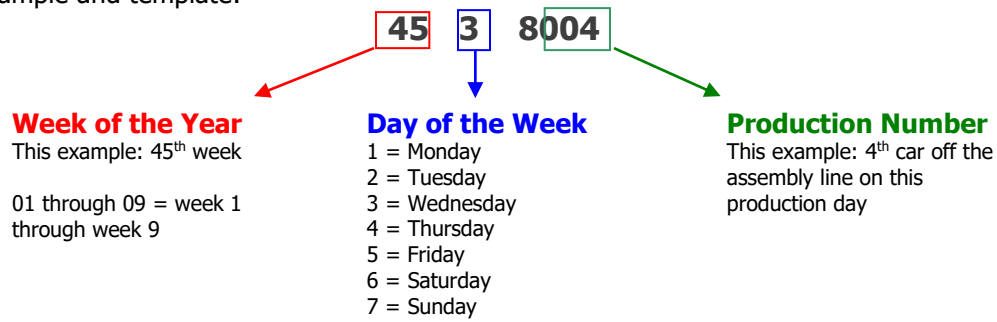

C-06672's PKN example and template: