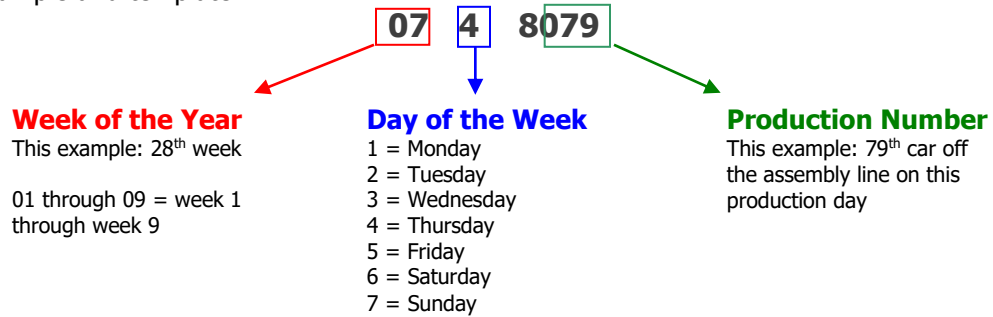

C-13672's PKN example and template: