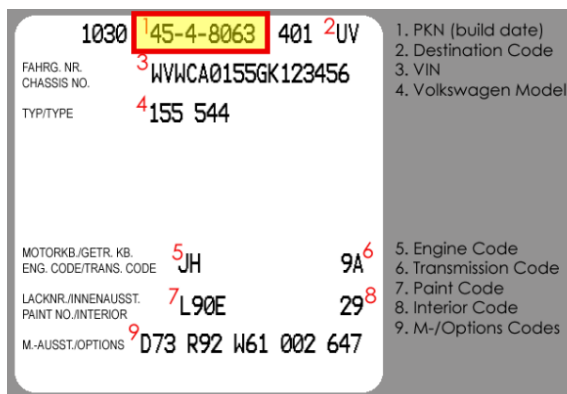

Volkswagen Cabriolet DIY Guide

Determining Your Car's Build Date

Model Year: 1982

Step 1: Locate the 10th digit in your car's VIN plate on the dash. This digit should be a **C**. If it is not, it is not a 1982 model year Cabriolet. Also make note of the last 5 digits, which are the car's chassis number:

Step 2: Locate the build month on the driver's side door jamb and/or in the table below using the chassis number. Above examples: C-06672 is November 1981; C-13672 is February 1982.

Begin Date	End Date	Begin Chassis #	End Chassis #
August 1, 1981	August 31, 1981	C-00001	C-02048
September 1, 1981	September 30, 1981	C-02049	C-04243
October 1, 1981	October 31, 1981	C-04244	C-06452
November 1, 1981	November 30, 1981	C-06453	C-08451
December 1, 1981	December 31, 1981	C-08453	C-10101
January 1, 1982	January 31, 1982	C-10102	C-12260
February 1, 1982	February 28, 1982	C-12261	C-14585
March 1, 1982	March 31, 1982	C-14586	C-17349
April 1, 1982	April 30, 1982	C-17350	C-19754
May 1, 1982	May 31, 1982	C-19755	C-21898
June 1, 1982	June 30, 1982	C-21899	C-24302
July 1, 1982	July 31, 1982	C-24303	C-28000

Step 3: Inside the trunk, locate your car's build sheet sticker on the left side of the crossbar. On this sticker, locate the PKN code at the top of the sticker. Or locate the stamped PKN plate on the radiator core support/slam panel.