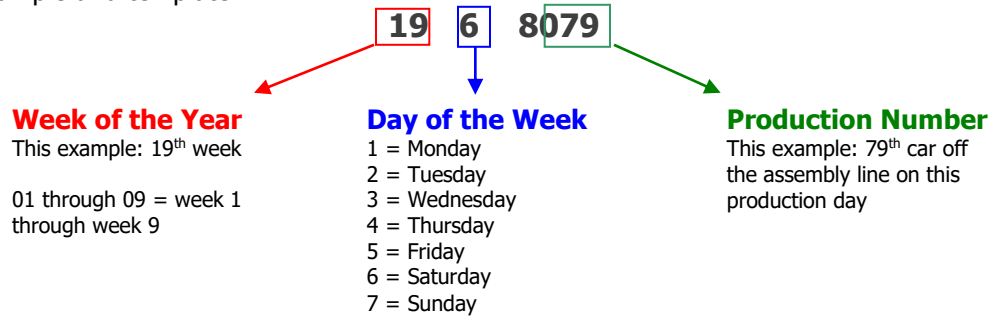

E-21672's PKN example and template: