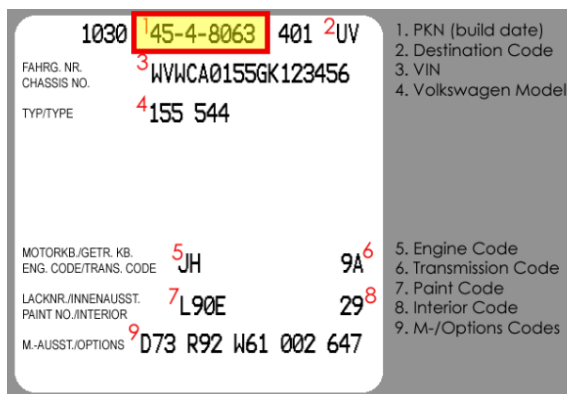

Volkswagen Cabriolet DIY Guide

Determining Your Car's Build Date

Model Year: 1984

Step 1: Locate the 10th digit in your car's VIN plate on the dash. This digit should be an **E**. If it is not, it is not a 1984 model year Cabriolet. Also make note of the last 5 digits, which are the car's chassis number:

Step 2: Locate the build month on the driver's side door jamb and/or in the table below using the chassis number. Above examples: E-06672 is October 1983; E-21672 is May 1984.

Begin Date	End Date	Begin Chassis #	End Chassis #
August 1, 1983	August 31, 1983	E-00001	E-04327
September 1, 1983	September 30, 1983	E-04328	E-05038
October 1, 1983	October 31, 1983	E-05039	E-07195
November 1, 1983	November 30, 1983	E-07196	E-09206
December 1, 1983	December 31, 1983	E-09207	E-11031
January 1, 1984	January 31, 1984	E-11032	E-13278
February 1, 1984	February 28, 1984	E-13279	E-15642
March 1, 1984	March 31, 1984	E-15643	E-18614
April 1, 1984	April 30, 1984	E-18615	E-20528
May 1, 1984	May 31, 1984	E-20529	E-23149
June 1, 1984	June 30, 1984	E-23150	E-23231
July 1, 1984	July 31, 1984	E-23232	E-25000

Step 3: Inside the trunk, locate your car's build sheet sticker on the left side of the crossbar. On this sticker, locate the PKN code at the top of the sticker. Or locate the stamped PKN plate on the radiator core support/slam panel.