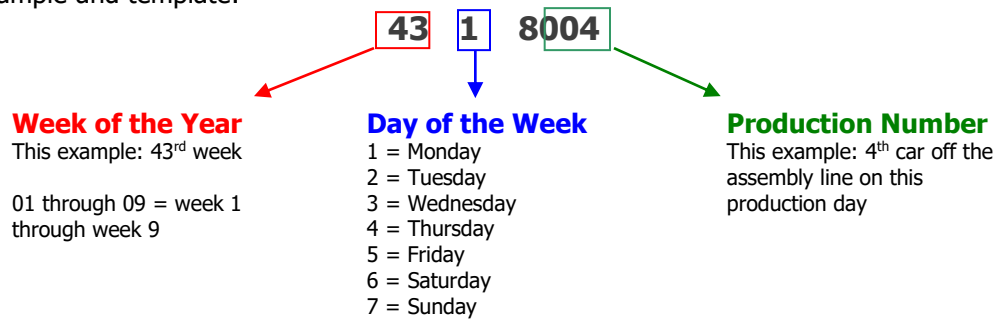

E-06672's PKN example and template: