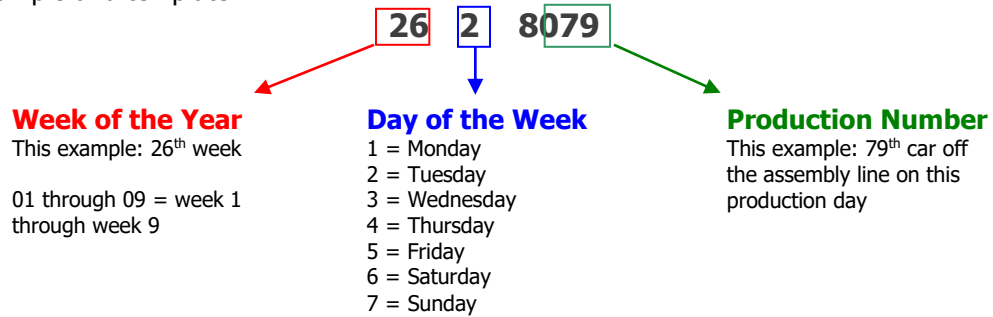

F-21672's PKN example and template: