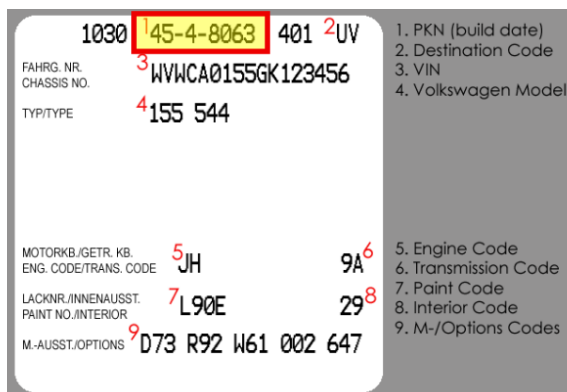

Volkswagen Cabriolet DIY Guide

Determining Your Car's Build Date

Model Year: 1986

Step 1: Locate the 10th digit in your car's VIN plate on the dash. This digit should be a **G**. If it is not, it is not a 1986 model year Cabriolet. Also make note of the last 5 digits, which are the car's chassis number:

Step 2: Locate the build month on the driver's side door jamb and/or in the table below using the chassis number. Above examples: G-06672 is November 1986; G-26672 is July 1986.

Begin Date	End Date	Begin Chassis #	End Chassis #
August 1, 1985	August 31, 1985	G-00001	G-00467
September 1, 1985	September 30, 1985	G-00468	G-02810
October 1, 1985	October 31, 1985	G-02811	G-05307
November 1, 1985	November 30, 1985	G-05308	G-07749
December 1, 1985	December 31, 1985	G-07750	G-09694
January 1, 1986	January 31, 1986	G-09695	G-12378
February 1, 1986	February 28, 1986	G-12379	G-14888
March 1, 1986	March 31, 1986	G-14889	G-17402
April 1, 1986	April 30, 1986	G-17403	G-20164
May 1, 1986	May 31, 1986	G-20165	G-22726
June 1, 1986	June 30, 1986	G-22727	G-25588
July 1, 1986	July 31, 1986	G-25589	G-30000

Step 3: Inside the trunk, locate your car's build sheet sticker on the left side of the crossbar. On this sticker, locate the PKN code at the top of the sticker. Or locate the stamped PKN plate on the radiator core support/slam panel.