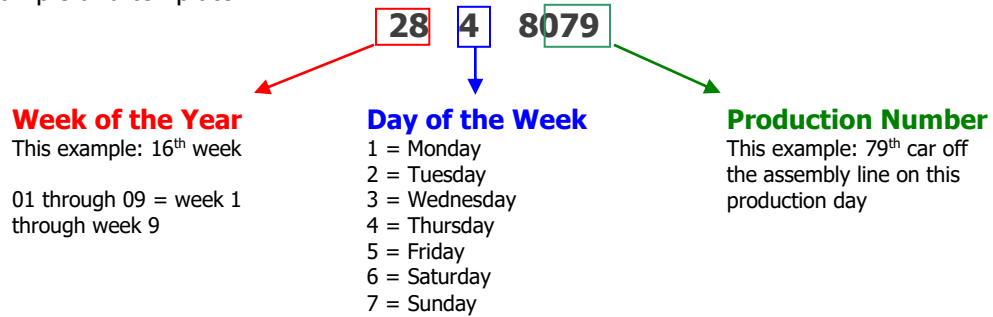

G-26672's PKN example and template: