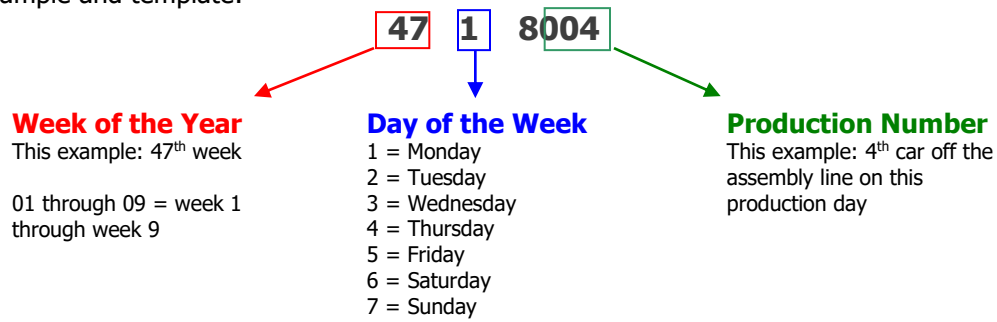

G-06672's PKN example and template: