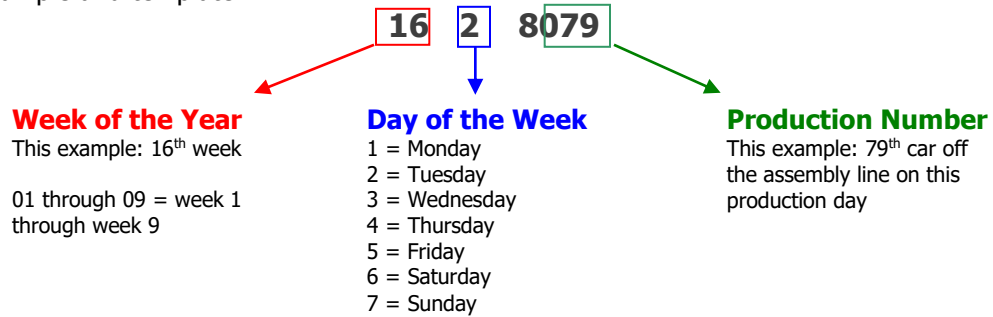

H-26672's PKN example and template: