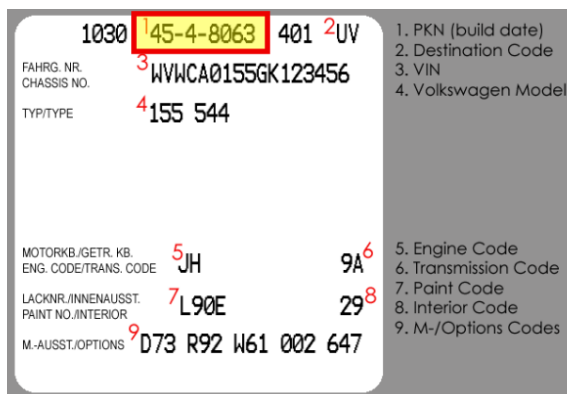

Volkswagen Cabriolet DIY Guide

Determining Your Car's Build Date

Model Year: 1987

Step 1: Locate the 10th digit in your car's VIN plate on the dash. This digit should be an **H**. If it is not, it is not a 1987 model year Cabriolet. Also make note of the last 5 digits, which are the car's chassis number:

Step 2: Locate the build month on the driver's side door jamb and/or in the table below using the chassis number. Above examples: H-06672 is October 1986; H-26672 is April 1987.

Begin Date	End Date	Begin Chassis #	End Chassis #
August 1, 1986	August 31, 1986	H-00001	H-02921
September 1, 1986	September 30, 1986	H-02922	H-06003
October 1, 1986	October 31, 1986	H-06004	H-09411
November 1, 1986	November 30, 1986	H-09412	H-12178
December 1, 1986	December 31, 1986	H-12179	H-14760
January 1, 1987	January 31, 1987	H-14761	H-17536
February 1, 1987	February 28, 1987	H-17537	H-21196
March 1, 1987	March 31, 1987	H-21197	H-24798
April 1, 1987	April 30, 1987	H-24799	H-28736
May 1, 1987	May 31, 1987	H-28737	H-32111
June 1, 1987	June 30, 1987	H-32112	H-35762
July 1, 1987	July 31, 1987	H-35763	H-40000

Step 3: Inside the trunk, locate your car's build sheet sticker on the left side of the crossbar. On this sticker, locate the PKN code at the top of the sticker. Or locate the stamped PKN plate on the radiator core support/slam panel.