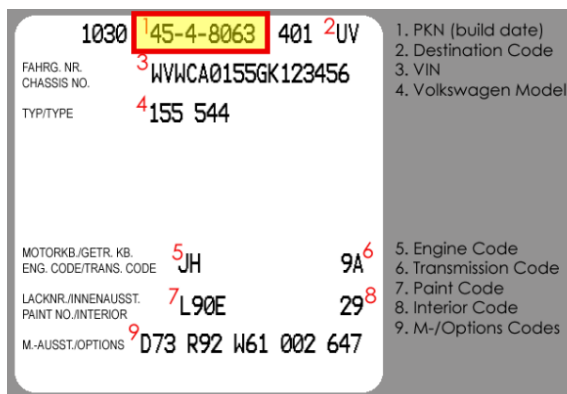

Volkswagen Cabriolet DIY Guide

Determining Your Car's Build Date

Model Year: 1988

Step 1: Locate the 10th digit in your car's VIN plate on the dash. This digit should be a **J**. If it is not, it is not a 1988 model year Cabriolet. Also make note of the last 5 digits, which are the car's chassis number:

Step 2: Locate the build month on the driver's side door jamb and/or in the table below using the chassis number. Above examples: J-06672 is October 1987; J-26672 is June 1988.

Begin Date	End Date	Begin Chassis #	End Chassis #
August 1, 1987	August 31, 1987	J-00001	J-01799
September 1, 1987	September 30, 1987	J-01800	J-04465
October 1, 1987	October 31, 1987	J-04466	J-06687
November 1, 1987	November 30, 1987	J-06688	J-09583
December 1, 1987	December 31, 1987	J-09584	J-12061
January 1, 1988	January 31, 1988	J-12062	J-13464
February 1, 1988	February 28, 1988	J-13465	J-16450
March 1, 1988	March 31, 1988	J-16451	J-19674
April 1, 1988	April 30, 1988	J-19675	J-21905
May 1, 1988	May 31, 1988	J-21906	J-24042
June 1, 1988	June 30, 1988	J-24043	J-26968
July 1, 1988	July 31, 1988	J-26969	J-30000

Step 3: Inside the trunk, locate your car's build sheet sticker on the left side of the crossbar. On this sticker, locate the PKN code at the top of the sticker. Or locate the stamped PKN plate on the radiator core support/slam panel.