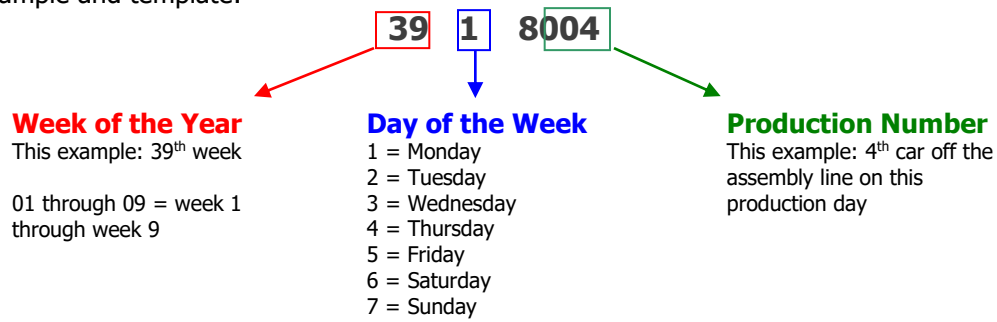

K-06672's PKN example and template: