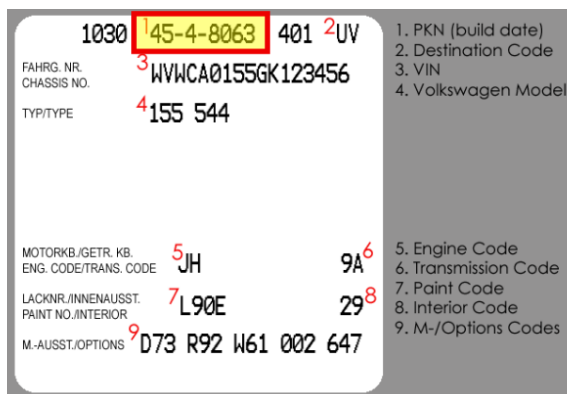

Step 2: Locate the build month on the driver's side door jamb and/or in the table below using the chassis number. Above examples: K-06672 is September 1988; K-26672 is April 1989.

Begin Date	End Date	Begin Chassis #	End Chassis #
August 1, 1988	August 31, 1988	K-00001	K-03944
September 1, 1988	September 30, 1988	K-03945	K-07238
October 1, 1988	October 31, 1988	K-07239	K-10381
November 1, 1988	November 30, 1988	K-10382	K-13558
December 1, 1988	December 31, 1988	K-13559	K-16195
January 1, 1989	January 31, 1989	K-16196	K-19470
February 1, 1989	February 28, 1989	K-19471	K-22318
March 1, 1989	March 31, 1989	K-22319	K-24895
April 1, 1989	April 30, 1989	K-24896	K-27310
May 1, 1989	May 31, 1989	K-27311	K-29495
June 1, 1989	June 30, 1989	K-29496	K-32111
July 1, 1989	July 31, 1989	K-32112	K-35000

Step 3: Inside the trunk, locate your car's build sheet sticker on the left side of the crossbar. On this sticker, locate the PKN code at the top of the sticker. Or locate the stamped PKN plate on the radiator core support/slam panel.