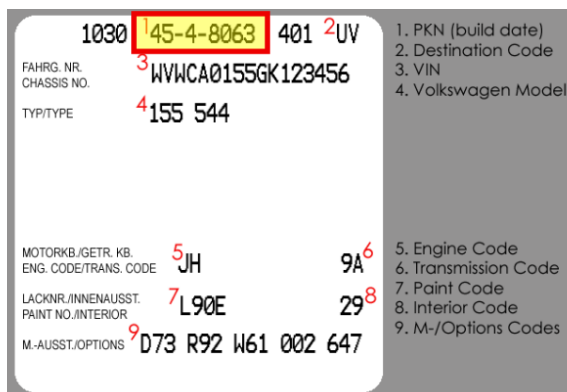

Step 2: Locate the build month on the driver's side door jamb and/or in the table below using the chassis number. Above examples: L-06672 is October 1989; L-26672 is May 1990.

Begin Date	End Date	Begin Chassis #	End Chassis #
August 1, 1989	August 31, 1989	L-00001	L-01428
September 1, 1989	September 30, 1989	L-01429	L-04018
October 1, 1989	October 31, 1989	L-04019	L-06990
November 1, 1989	November 30, 1989	L-06991	L-10131
December 1, 1989	December 31, 1989	L-10132	L-12152
January 1, 1990	January 31, 1990	L-12153	L-15486
February 1, 1990	February 28, 1990	L-15487	L-18672
March 1, 1990	March 31, 1990	L-18673	L-22375
April 1, 1990	April 30, 1990	L-22376	L-25068
May 1, 1990	May 31, 1990	L-25069	L-28060
June 1, 1990	June 30, 1990	L-28061	L-31299
July 1, 1990	July 31, 1990	L-31300	L-35000

Step 3: Inside the trunk, locate your car's build sheet sticker on the left side of the crossbar. On this sticker, locate the PKN code at the top of the sticker. Or locate the stamped PKN plate on the radiator core support/slam panel.