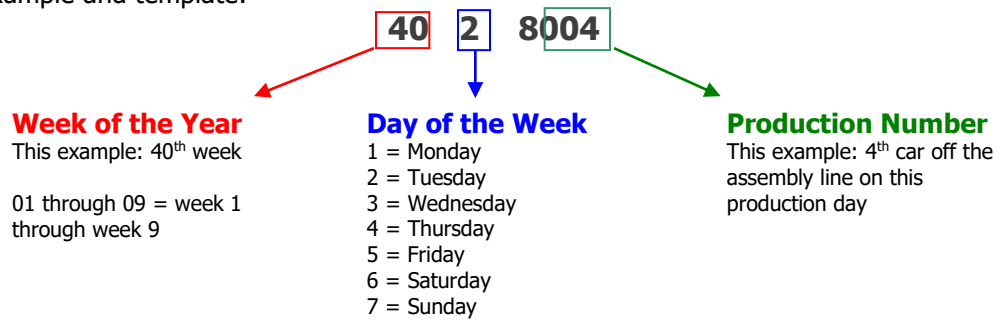

M-06672's PKN example and template: