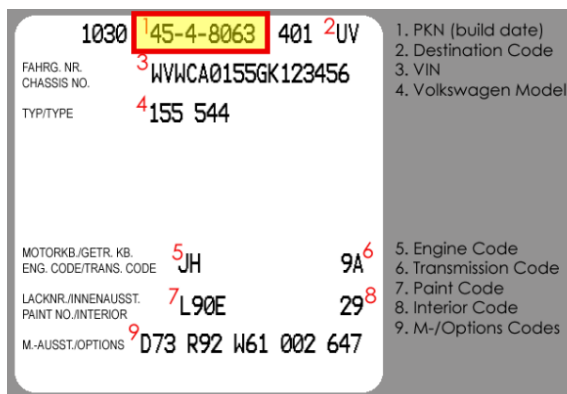

Step 2: Locate the build month on the driver's side door jamb and/or in the table below using the chassis number. Above examples: M-06672 is October 1990; M-26672 is March 1991.

Begin Date	End Date	Begin Chassis #	End Chassis #
August 1, 1990	August 31, 1990	M-00001	M-02854
September 1, 1990	September 30, 1990	M-02855	M-06349
October 1, 1990	October 31, 1990	M-06350	M-10346
November 1, 1990	November 30, 1990	M-10347	M-13960
December 1, 1990	December 31, 1990	M-13961	M-16561
January 1, 1991	January 31, 1991	M-16562	M-20379
February 1, 1991	February 28, 1991	M-20380	M-23841
March 1, 1991	March 31, 1991	M-23842	M-27269
April 1, 1991	April 30, 1991	M-27270	M-30570
May 1, 1991	May 31, 1991	M-30571	M-32733
June 1, 1991	June 30, 1991	M-32734	M-35465
July 1, 1991	July 31, 1991	M-35466	M-38000

Step 3: Inside the trunk, locate your car's build sheet sticker on the left side of the crossbar. On this sticker, locate the PKN code at the top of the sticker. Or locate the stamped PKN plate on the radiator core support/slam panel.