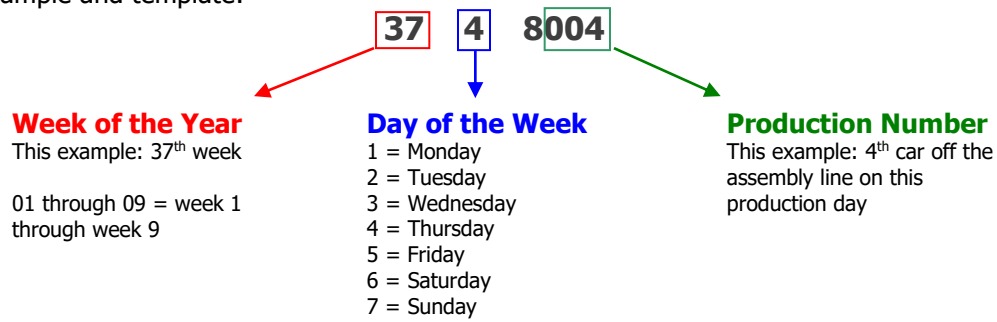

N-06672's PKN example and template: