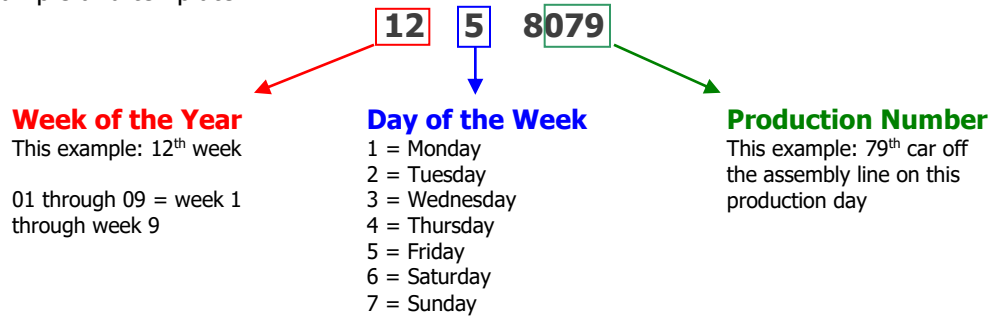

N-26672's PKN example and template: