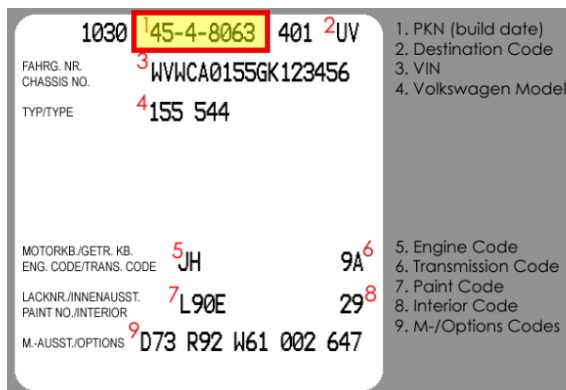

Volkswagen Cabriolet DIY Guide

Determining Your Car's Build Date

Model Year: 1992

Step 1: Locate the 10th digit in your car's VIN plate on the dash. This digit should be an **N**. If it is not, it is not a 1992 model year Cabriolet. Also make note of the last 5 digits, which are the car's chassis number:

Step 2: Locate the build month on the driver's side door jamb and/or in the table below using the chassis number. Above examples: N-06672 is September 1991; N-26672 is March 1992.

Begin Date	End Date	Begin Chassis #	End Chassis #
August 1, 1991	August 31, 1991	N-00001	N-05297
September 1, 1991	September 30, 1991	N-05298	N-08920
October 1, 1991	October 31, 1991	N-08921	N-12559
November 1, 1991	November 30, 1991	N-12560	N-15625
December 1, 1991	December 31, 1991	N-15626	N-18190
January 1, 1992	January 31, 1992	N-18191	N-21186
February 1, 1992	February 28, 1992	N-21187	N-24198
March 1, 1992	March 31, 1992	N-24199	N-27508
April 1, 1992	April 30, 1992	N-27509	N-30458
May 1, 1992	May 31, 1992	N-30459	N-32883
June 1, 1992	June 30, 1992	N-32884	N-35782
July 1, 1992	July 31, 1992	N-35783	N-38000

Step 3: Inside the trunk, locate your car's build sheet sticker on the left side of the crossbar. On this sticker, locate the PKN code at the top of the sticker. Or locate the stamped PKN plate on the radiator core support/slam panel, or a yellow-orange PKN barcode in front of the right front strut tower.