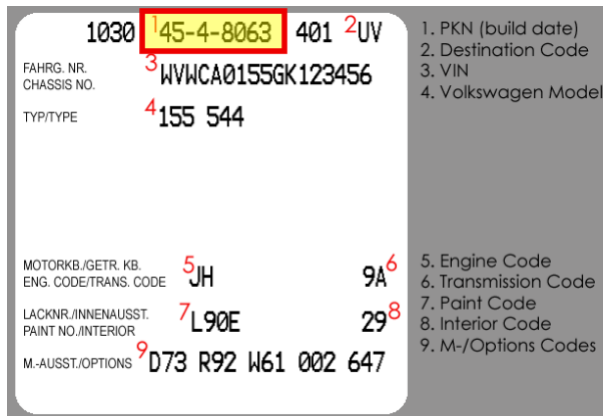

Volkswagen Cabriolet DIY Guide

Determining Your Car's Build Date

Model Year: 1993

Step 1: Locate the 10th digit in your car's VIN plate on the dash. This digit should be a **P**. If it is not, it is not a 1993 model year Cabriolet. Also make note of the last 5 digits, which are the car's chassis number:

Step 2: Locate the build month on the driver's side door jamb and/or in the table below using the chassis number. Above examples: P-06672 is October 1992; P-15800 is April 1993.

Begin Date	End Date	Begin Chassis #	End Chassis #
August 1, 1992	August 31, 1992	P-00001	P-03018
September 1, 1992	September 30, 1992	P-03019	P-05504
October 1, 1992	October 31, 1992	P-05505	P-08602
November 1, 1992	November 30, 1992	P-08603	P-10983
December 1, 1992	December 31, 1992	P-10984	P-11965
January 1, 1993	January 31, 1993	P-11966	P-13767
February 1, 1993	February 28, 1993	P-13768	P-14840
March 1, 1993	March 31, 1993	P-14841	P-15797
April 1, 1993	April 30, 1993	P-15798	P-16400

Step 3: Inside the trunk, locate your car's build sheet sticker on the left side of the crossbar. On this sticker, locate the PKN code at the top of the sticker. Or locate the yellow-orange PKN barcode in front of the right front strut tower.