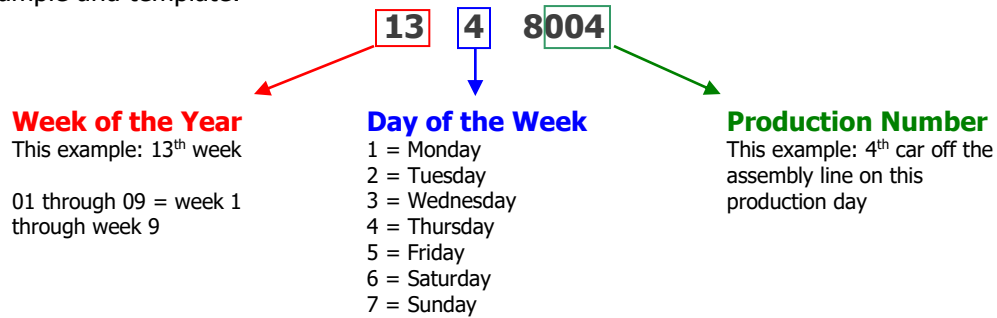

P-15800's PKN example and template: