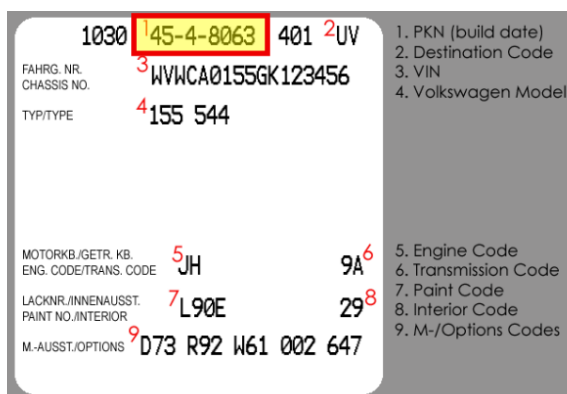

Step 2: Locate the build month on the driver's side door jamb and/or in the table below using the chassis number. Above examples: A-04327 is November 1979; A-13327 is April 1980.

Begin Date	End Date	Begin Chassis #	End Chassis #
August 1, 1979	August 31, 1979	A-00001	A-00383
September 1, 1979	September 30, 1979	A-00384	A-01632
October 1, 1979	October 31, 1979	A-01633	A-03226
November 1, 1979	November 30, 1979	A-03227	A-04574
December 1, 1979	December 31, 1979	A-04575	A-05538
January 1, 1980	January 31, 1980	A-05539	A-07144
February 1, 1980	February 28, 1980	A-07145	A-09235
March 1, 1980	March 31, 1980	A-09236	A-11353
April 1, 1980	April 30, 1980	A-11354	A-13756
May 1, 1980	May 31, 1980	A-13757	A-15814
June 1, 1980	June 30, 1980	A-15815	A-18080
July 1, 1980	July 31, 1980	A-18081	A-25000

Step 3: Inside the trunk, locate your car's build sheet sticker on the left side of the crossbar. On this sticker, locate the PKN code at the top of the sticker. Or locate the stamped PKN plate on the radiator core support/slam panel.