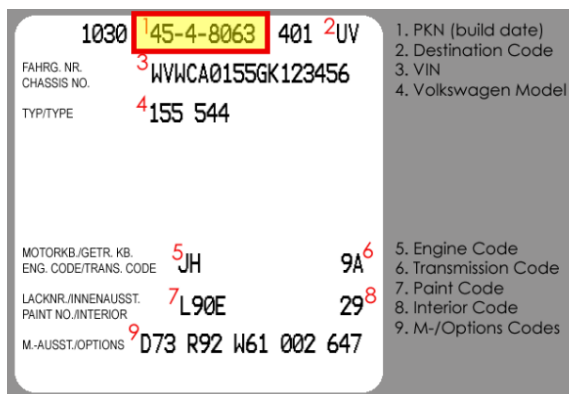

Volkswagen Cabriolet DIY Guide

Determining Your Car's Build Date

Model Year: 1981

Step 1: Locate the 10th digit in your car's VIN plate on the dash. This digit should be a **B**. If it is not, it is not a 1981 model year Cabriolet. Also make note of the last 5 digits, which are the car's chassis number:

Step 2: Locate the build month on the driver's side door jamb and/or in the table below using the chassis number. Above examples: B-03672 is November 1980; B-15672 is February 1981.

Begin Date	End Date	Begin Chassis #	End Chassis #
August 1, 1980	August 31, 1980	B-00001	B-01254
September 1, 1980	September 30, 1980	B-01255	B-04112
October 1, 1980	October 31, 1980	B-04113	B-07085
November 1, 1980	November 30, 1980	B-07086	B-09507
December 1, 1980	December 31, 1980	B-09508	B-11497
January 1, 1981	January 31, 1981	B-11498	B-13655
February 1, 1981	February 28, 1981	B-13656	B-15290
March 1, 1981	March 31, 1981	B-15291	B-17047
April 1, 1981	April 30, 1981	B-17048	B-18838
May 1, 1981	May 31, 1981	B-18839	B-20329
June 1, 1981	June 30, 1981	B-20330	B-22341
July 1, 1981	July 31, 1981	B-22342	B-25000

Step 3: Inside the trunk, locate your car's build sheet sticker on the left side of the crossbar. On this sticker, locate the PKN code at the top of the sticker. Or locate the stamped PKN plate on the radiator core support/slam panel.