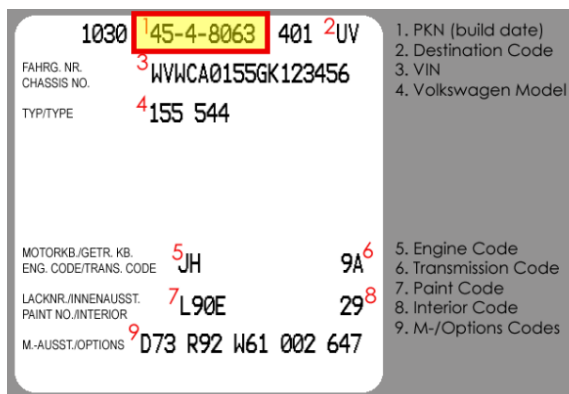

Volkswagen Cabriolet DIY Guide

Determining Your Car's Build Date

Model Year: 1982

Step 1: Locate the 10th digit in your car's VIN plate on the dash. This digit should be a **C**. If it is not, it is not a 1982 model year Cabriolet. Also make note of the last 5 digits, which are the car's chassis number:

Step 2: Locate the build month on the driver's side door jamb and/or in the table below using the chassis number. Above examples: C-06672 is November 1981; C-13672 is February 1982.

Begin Date	End Date	Begin Chassis #	End Chassis #
August 1, 1981	August 31, 1981	C-00001	C-02048
September 1, 1981	September 30, 1981	C-02049	C-04243
October 1, 1981	October 31, 1981	C-04244	C-06452
November 1, 1981	November 30, 1981	C-06453	C-08451
December 1, 1981	December 31, 1981	C-08453	C-10101
January 1, 1982	January 31, 1982	C-10102	C-12260
February 1, 1982	February 28, 1982	C-12261	C-14585
March 1, 1982	March 31, 1982	C-14586	C-17349
April 1, 1982	April 30, 1982	C-17350	C-19754
May 1, 1982	May 31, 1982	C-19755	C-21898
June 1, 1982	June 30, 1982	C-21899	C-24302
July 1, 1982	July 31, 1982	C-24303	C-28000

Step 3: Inside the trunk, locate your car's build sheet sticker on the left side of the crossbar. On this sticker, locate the PKN code at the top of the sticker. Or locate the stamped PKN plate on the radiator core support/slam panel.