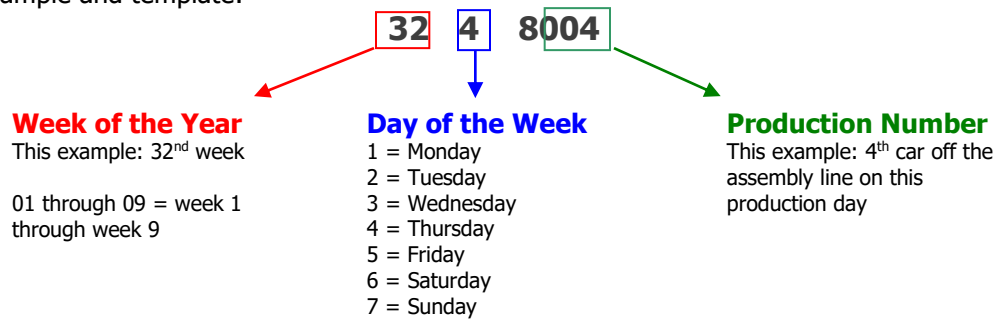

D-00672's PKN example and template: