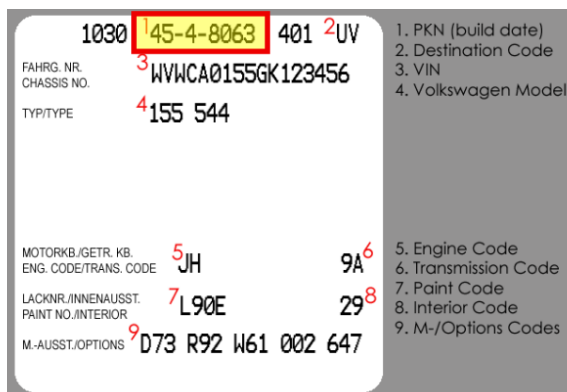

Volkswagen Cabriolet DIY Guide

Determining Your Car's Build Date

Model Year: 1983

Step 1: Locate the 10th digit in your car's VIN plate on the dash. This digit should be a **D**. If it is not, it is not a 1983 model year Cabriolet. Also make note of the last 5 digits, which are the car's chassis number:

Step 2: Locate the build month on the driver's side door jamb and/or in the table below using the chassis number. Above examples: D-00672 is August 1982; D-16672 is July 1983.

Begin Date	End Date	Begin Chassis #	End Chassis #
August 1, 1982	August 31, 1982	D-00001	D-01271
September 1, 1982	September 30, 1982	D-01272	D-02965
October 1, 1982	October 31, 1982	D-02966	D-04078
November 1, 1982	November 30, 1982	D-04079	D-05577
December 1, 1982	December 31, 1982	D-05578	D-06076
January 1, 1983	January 31, 1983	D-06077	D-06724
February 1, 1983	February 28, 1983	D-06725	D-07548
March 1, 1983	March 31, 1983	D-07549	D-09171
April 1, 1983	April 30, 1983	D-09172	D-10995
May 1, 1983	May 31, 1983	D-10996	D-13229
June 1, 1983	June 30, 1983	D-13230	D-15731
July 1, 1983	July 31, 1983	D-15732	D-20000

Step 3: Inside the trunk, locate your car's build sheet sticker on the left side of the crossbar. On this sticker, locate the PKN code at the top of the sticker. Or locate the stamped PKN plate on the radiator core support/slam panel.