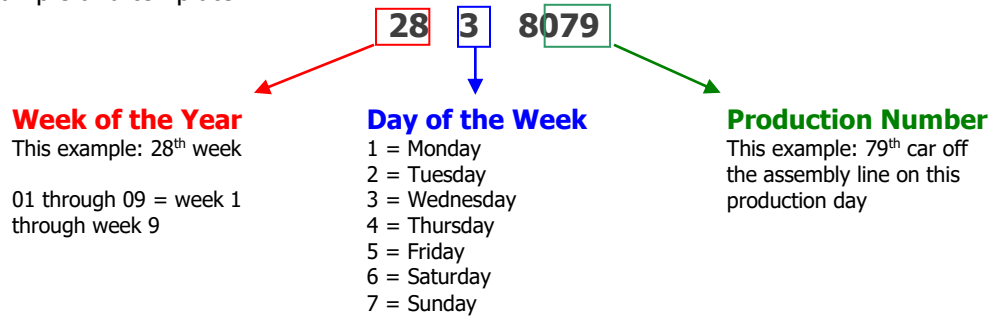

D-16672's PKN example and template: