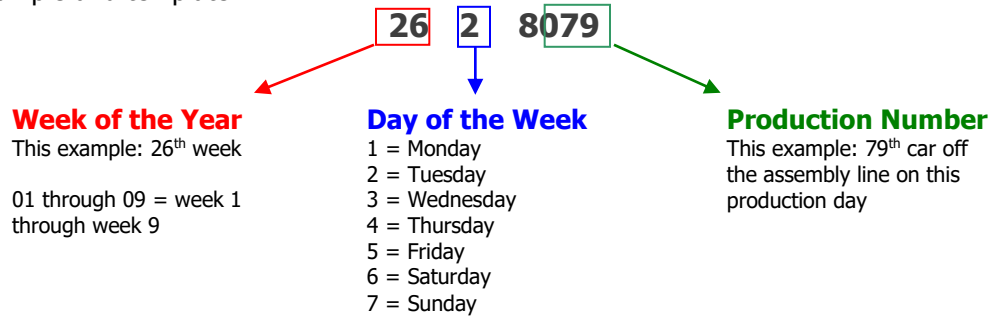

F-21672's PKN example and template: