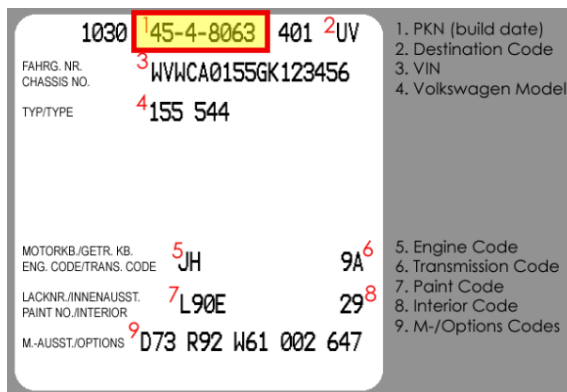

Volkswagen Cabriolet DIY Guide

Determining Your Car's Build Date

Model Year: 1985

Step 1: Locate the 10th digit in your car's VIN plate on the dash. This digit should be an **F**. If it is not, it is not a 1985 model year Cabriolet. Also make note of the last 5 digits, which are the car's chassis number:

Step 2: Locate the build month on the driver's side door jamb and/or in the table below using the chassis number. Above examples: F-06672 is December 1984; F-21672 is July 1985.

Begin Date	End Date	Begin Chassis #	End Chassis #
August 1, 1984	August 31, 1984	F-00001	F-00080
September 1, 1984	September 30, 1984	F-00081	F-01725
October 1, 1984	October 31, 1984	F-01726	F-04286
November 1, 1984	November 30, 1984	F-04287	F-06639
December 1, 1984	December 31, 1984	F-06640	F-08441
January 1, 1985	January 31, 1985	F-08442	F-10875
February 1, 1985	February 28, 1985	F-10876	F-13159
March 1, 1985	March 31, 1985	F-13160	F-15552
April 1, 1985	April 30, 1985	F-15553	F-17752
May 1, 1985	May 31, 1985	F-17753	F-19748
June 1, 1985	June 30, 1985	F-19749	F-22059
July 1, 1985	July 31, 1985	F-22060	F-25000

Step 3: Inside the trunk, locate your car's build sheet sticker on the left side of the crossbar. On this sticker, locate the PKN code at the top of the sticker. Or locate the stamped PKN plate on the radiator core support/slam panel.