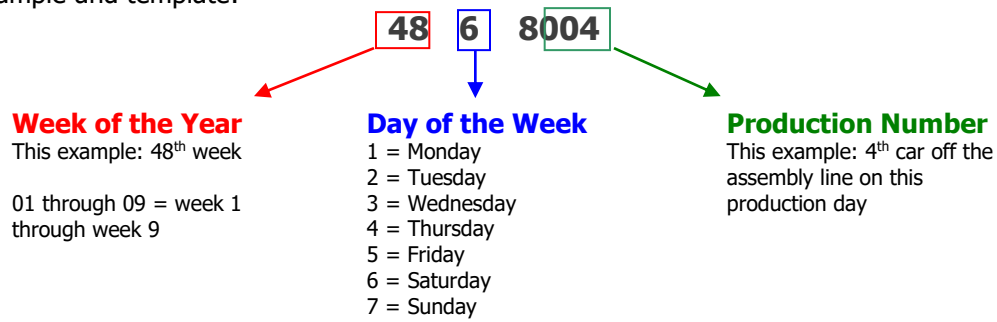

F-06672's PKN example and template: