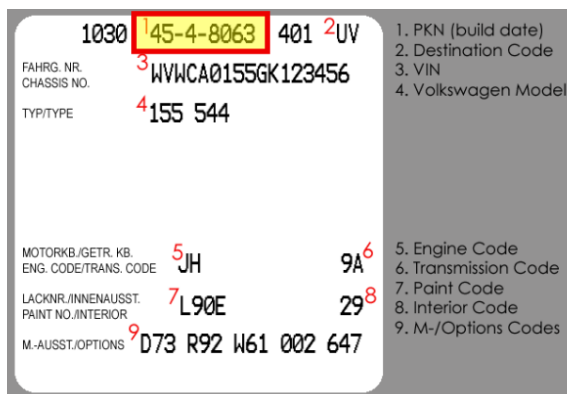

Volkswagen Cabriolet DIY Guide

Determining Your Car's Build Date

Model Year: 1986

Step 1: Locate the 10th digit in your car's VIN plate on the dash. This digit should be a **G**. If it is not, it is not a 1986 model year Cabriolet. Also make note of the last 5 digits, which are the car's chassis number:

Step 2: Locate the build month on the driver's side door jamb and/or in the table below using the chassis number. Above examples: G-06672 is November 1986; G-26672 is July 1986.

Begin Date	End Date	Begin Chassis #	End Chassis #
August 1, 1985	August 31, 1985	G-00001	G-00467
September 1, 1985	September 30, 1985	G-00468	G-02810
October 1, 1985	October 31, 1985	G-02811	G-05307
November 1, 1985	November 30, 1985	G-05308	G-07749
December 1, 1985	December 31, 1985	G-07750	G-09694
January 1, 1986	January 31, 1986	G-09695	G-12378
February 1, 1986	February 28, 1986	G-12379	G-14888
March 1, 1986	March 31, 1986	G-14889	G-17402
April 1, 1986	April 30, 1986	G-17403	G-20164
May 1, 1986	May 31, 1986	G-20165	G-22726
June 1, 1986	June 30, 1986	G-22727	G-25588
July 1, 1986	July 31, 1986	G-25589	G-30000

Step 3: Inside the trunk, locate your car's build sheet sticker on the left side of the crossbar. On this sticker, locate the PKN code at the top of the sticker. Or locate the stamped PKN plate on the radiator core support/slam panel.