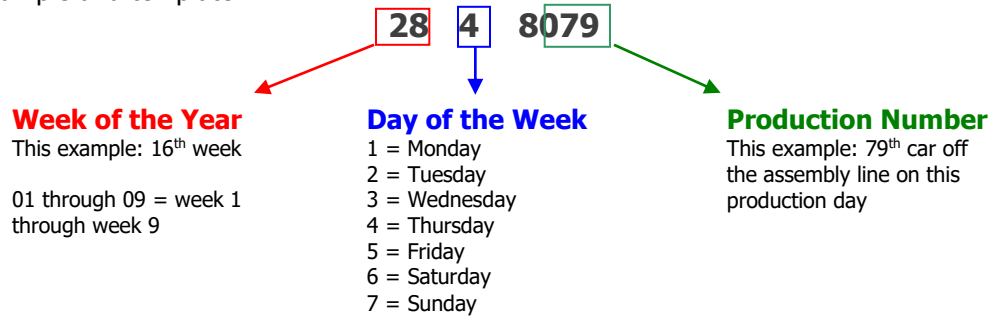

G-26672's PKN example and template: