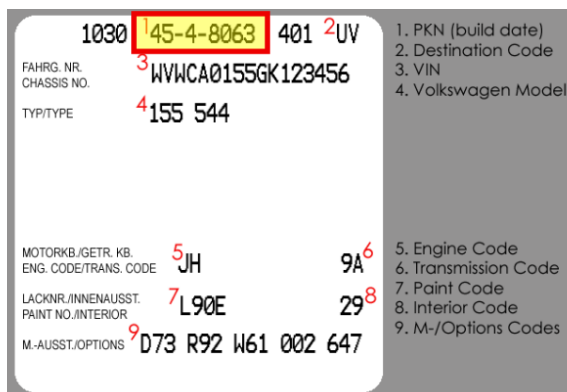

Volkswagen Cabriolet DIY Guide

Determining Your Car's Build Date

Model Year: 1987

Step 1: Locate the 10th digit in your car's VIN plate on the dash. This digit should be an **H**. If it is not, it is not a 1987 model year Cabriolet. Also make note of the last 5 digits, which are the car's chassis number:

Step 2: Locate the build month on the driver's side door jamb and/or in the table below using the chassis number. Above examples: H-06672 is October 1986; H-26672 is April 1987.

Begin Date	End Date	Begin Chassis #	End Chassis #
August 1, 1986	August 31, 1986	H-00001	H-02921
September 1, 1986	September 30, 1986	H-02922	H-06003
October 1, 1986	October 31, 1986	H-06004	H-09411
November 1, 1986	November 30, 1986	H-09412	H-12178
December 1, 1986	December 31, 1986	H-12179	H-14760
January 1, 1987	January 31, 1987	H-14761	H-17536
February 1, 1987	February 28, 1987	H-17537	H-21196
March 1, 1987	March 31, 1987	H-21197	H-24798
April 1, 1987	April 30, 1987	H-24799	H-28736
May 1, 1987	May 31, 1987	H-28737	H-32111
June 1, 1987	June 30, 1987	H-32112	H-35762
July 1, 1987	July 31, 1987	H-35763	H-40000

Step 3: Inside the trunk, locate your car's build sheet sticker on the left side of the crossbar. On this sticker, locate the PKN code at the top of the sticker. Or locate the stamped PKN plate on the radiator core support/slam panel.