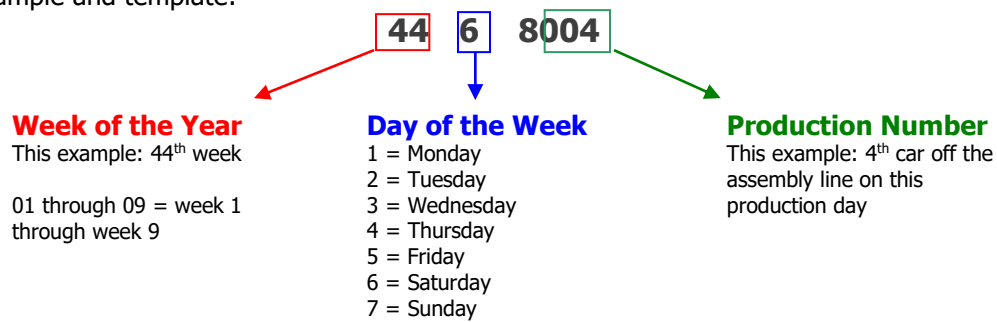

J-06672's PKN example and template: