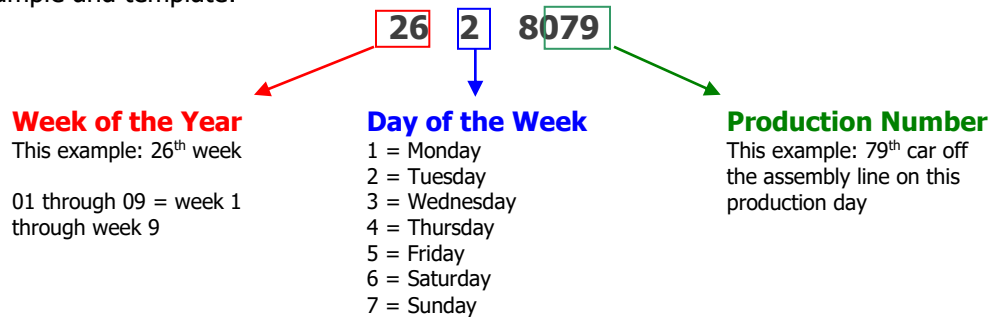

J-26672's PKN example and template: