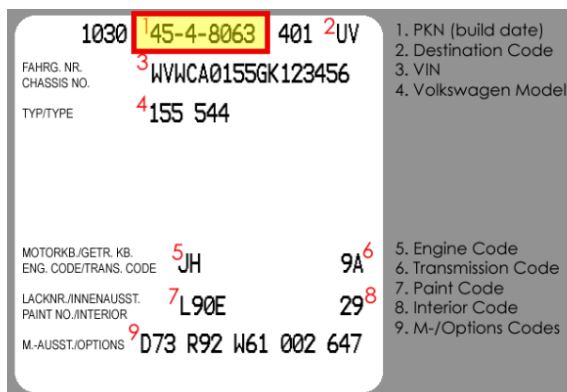

Volkswagen Cabriolet DIY Guide

Determining Your Car's Build Date

Model Year: 1988

Step 1: Locate the 10th digit in your car's VIN plate on the dash. This digit should be a **J**. If it is not, it is not a 1988 model year Cabriolet. Also make note of the last 5 digits, which are the car's chassis number:

Step 2: Locate the build month on the driver's side door jamb and/or in the table below using the chassis number. Above examples: J-06672 is October 1987; J-26672 is June 1988.

Begin Date	End Date	Begin Chassis #	End Chassis #
August 1, 1987	August 31, 1987	J-00001	J-01799
September 1, 1987	September 30, 1987	J-01800	J-04465
October 1, 1987	October 31, 1987	J-04466	J-06687
November 1, 1987	November 30, 1987	J-06688	J-09583
December 1, 1987	December 31, 1987	J-09584	J-12061
January 1, 1988	January 31, 1988	J-12062	J-13464
February 1, 1988	February 28, 1988	J-13465	J-16450
March 1, 1988	March 31, 1988	J-16451	J-19674
April 1, 1988	April 30, 1988	J-19675	J-21905
May 1, 1988	May 31, 1988	J-21906	J-24042
June 1, 1988	June 30, 1988	J-24043	J-26968
July 1, 1988	July 31, 1988	J-26969	J-30000

Step 3: Inside the trunk, locate your car's build sheet sticker on the left side of the crossbar. On this sticker, locate the PKN code at the top of the sticker. Or locate the stamped PKN plate on the radiator core support/slam panel.