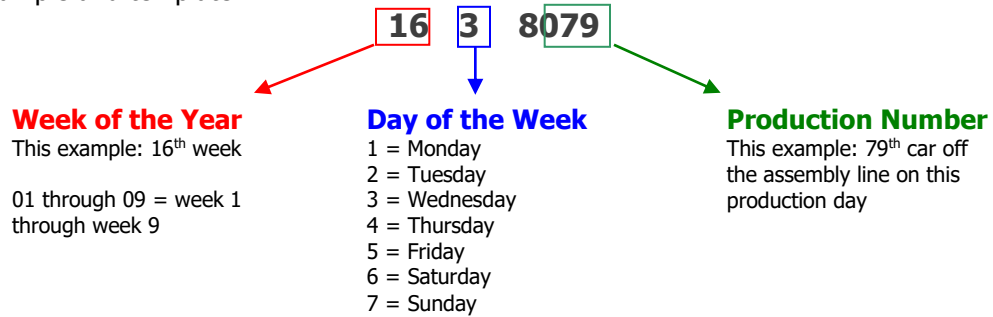

K-26672's PKN example and template: