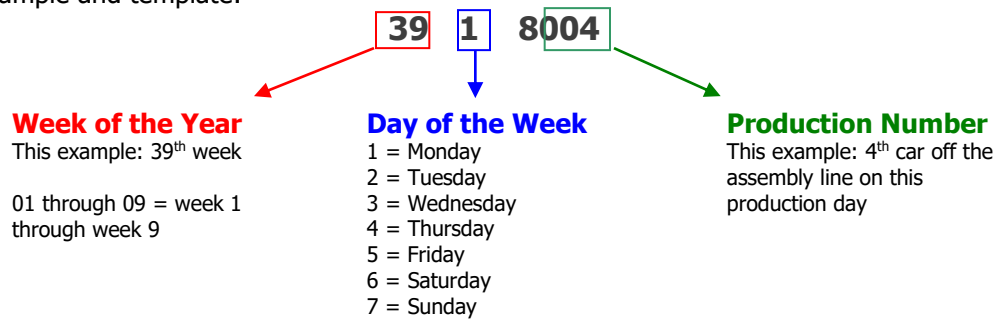

K-06672's PKN example and template: