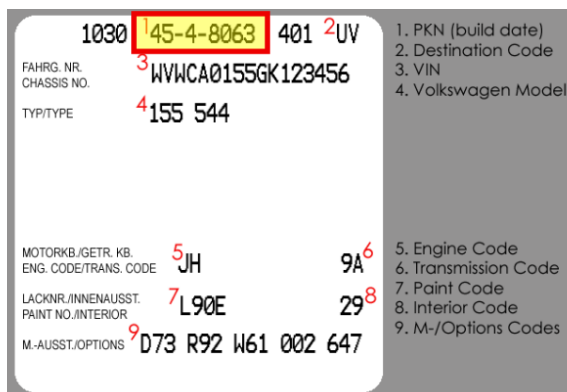

Volkswagen Cabriolet DIY Guide

Determining Your Car's Build Date

Model Year: 1989

Step 1: Locate the 10th digit in your car's VIN plate on the dash. This digit should be a **K**. If it is not, it is not a 1989 model year Cabriolet. Also make note of the last 5 digits, which are the car's chassis number:

Step 2: Locate the build month on the driver's side door jamb and/or in the table below using the chassis number. Above examples: K-06672 is September 1988; K-26672 is April 1989.

Begin Date	End Date	Begin Chassis #	End Chassis #
August 1, 1988	August 31, 1988	K-00001	K-03944
September 1, 1988	September 30, 1988	K-03945	K-07238
October 1, 1988	October 31, 1988	K-07239	K-10381
November 1, 1988	November 30, 1988	K-10382	K-13558
December 1, 1988	December 31, 1988	K-13559	K-16195
January 1, 1989	January 31, 1989	K-16196	K-19470
February 1, 1989	February 28, 1989	K-19471	K-22318
March 1, 1989	March 31, 1989	K-22319	K-24895
April 1, 1989	April 30, 1989	K-24896	K-27310
May 1, 1989	May 31, 1989	K-27311	K-29495
June 1, 1989	June 30, 1989	K-29496	K-32111
July 1, 1989	July 31, 1989	K-32112	K-35000

Step 3: Inside the trunk, locate your car's build sheet sticker on the left side of the crossbar. On this sticker, locate the PKN code at the top of the sticker. Or locate the stamped PKN plate on the radiator core support/slam panel.