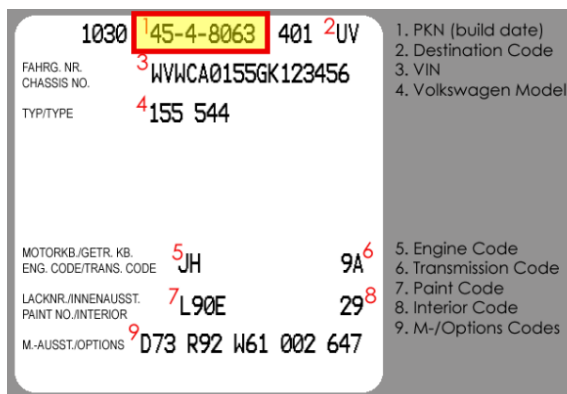

Volkswagen Cabriolet DIY Guide

Determining Your Car's Build Date

Model Year: 1990

Step 1: Locate the 10th digit in your car's VIN plate on the dash. This digit should be an **L**. If it is not, it is not a 1990 model year Cabriolet. Also make note of the last 5 digits, which are the car's chassis number:

Step 2: Locate the build month on the driver's side door jamb and/or in the table below using the chassis number. Above examples: L-06672 is October 1989; L-26672 is May 1990.

Begin Date	End Date	Begin Chassis #	End Chassis #
August 1, 1989	August 31, 1989	L-00001	L-01428
September 1, 1989	September 30, 1989	L-01429	L-04018
October 1, 1989	October 31, 1989	L-04019	L-06990
November 1, 1989	November 30, 1989	L-06991	L-10131
December 1, 1989	December 31, 1989	L-10132	L-12152
January 1, 1990	January 31, 1990	L-12153	L-15486
February 1, 1990	February 28, 1990	L-15487	L-18672
March 1, 1990	March 31, 1990	L-18673	L-22375
April 1, 1990	April 30, 1990	L-22376	L-25068
May 1, 1990	May 31, 1990	L-25069	L-28060
June 1, 1990	June 30, 1990	L-28061	L-31299
July 1, 1990	July 31, 1990	L-31300	L-35000

Step 3: Inside the trunk, locate your car's build sheet sticker on the left side of the crossbar. On this sticker, locate the PKN code at the top of the sticker. Or locate the stamped PKN plate on the radiator core support/slam panel.