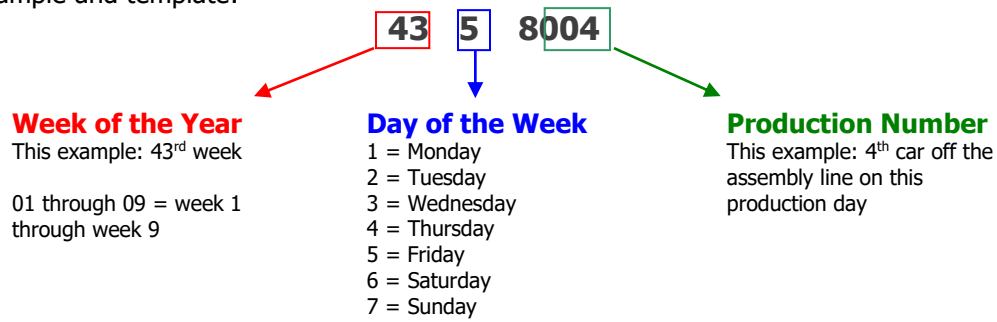

L-06672's PKN example and template: