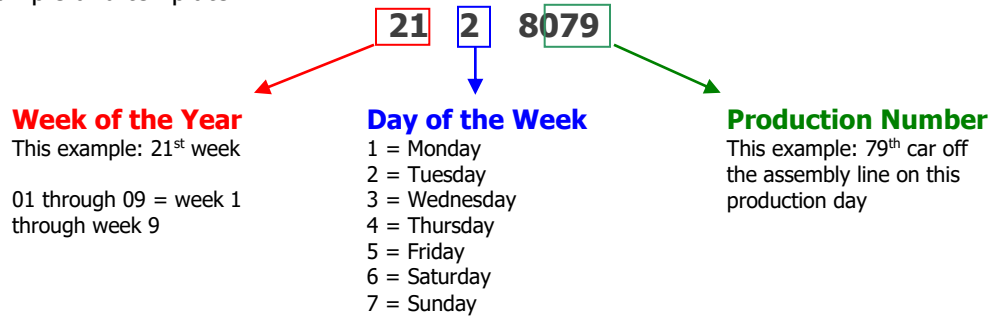

L-26672's PKN example and template: