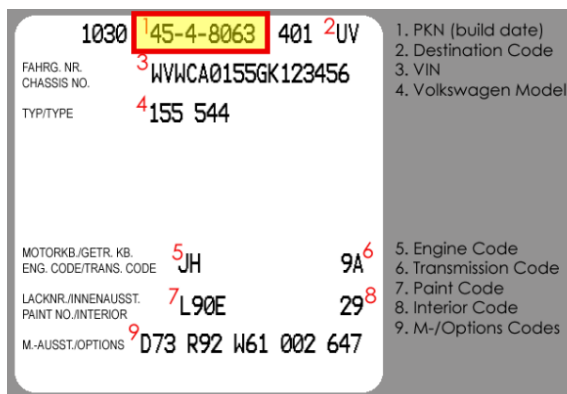

Volkswagen Cabriolet DIY Guide

Determining Your Car's Build Date

Model Year: 1991

Step 1: Locate the 10th digit in your car's VIN plate on the dash. This digit should be an **M**. If it is not, it is not a 1991 model year Cabriolet. Also make note of the last 5 digits, which are the car's chassis number:

Step 2: Locate the build month on the driver's side door jamb and/or in the table below using the chassis number. Above examples: M-06672 is October 1990; M-26672 is March 1991.

Begin Date	End Date	Begin Chassis #	End Chassis #
August 1, 1990	August 31, 1990	M-00001	M-02854
September 1, 1990	September 30, 1990	M-02855	M-06349
October 1, 1990	October 31, 1990	M-06350	M-10346
November 1, 1990	November 30, 1990	M-10347	M-13960
December 1, 1990	December 31, 1990	M-13961	M-16561
January 1, 1991	January 31, 1991	M-16562	M-20379
February 1, 1991	February 28, 1991	M-20380	M-23841
March 1, 1991	March 31, 1991	M-23842	M-27269
April 1, 1991	April 30, 1991	M-27270	M-30570
May 1, 1991	May 31, 1991	M-30571	M-32733
June 1, 1991	June 30, 1991	M-32734	M-35465
July 1, 1991	July 31, 1991	M-35466	M-38000

Step 3: Inside the trunk, locate your car's build sheet sticker on the left side of the crossbar. On this sticker, locate the PKN code at the top of the sticker. Or locate the stamped PKN plate on the radiator core support/slam panel.