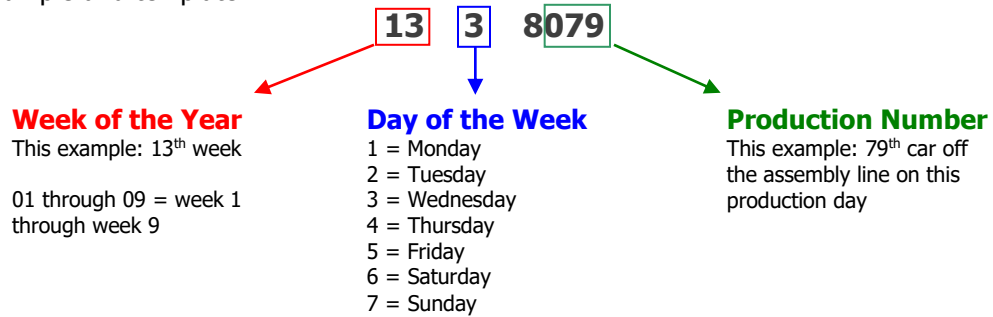

M-26672's PKN example and template: