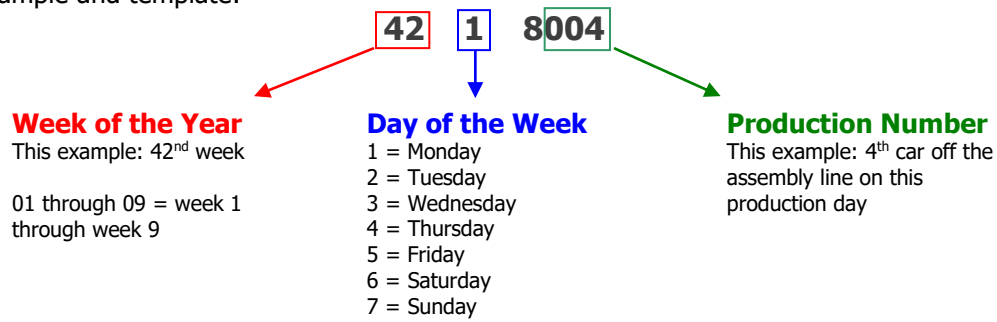

P-06672's PKN example and template: