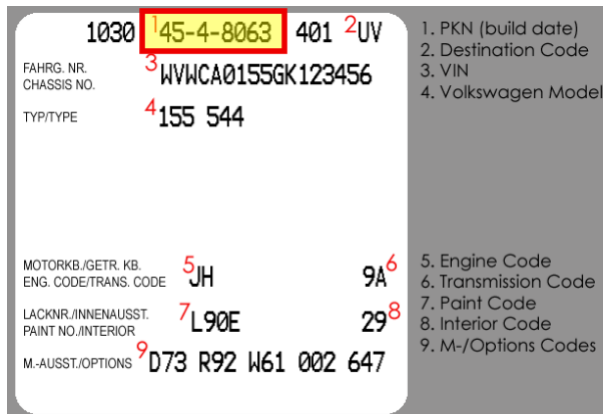

### Model Year: 1993

**Step 1:** Locate the 10<sup>th</sup> digit in your car's VIN plate on the dash. This digit should be a **P**. If it is not, it is not a 1993 model year Cabriolet. Also make note of the last 5 digits, which are the car's chassis number:

**Step 3:** Inside the trunk, locate your car's build sheet sticker on the left side of the crossbar. On this sticker, locate the PKN code at the top of the sticker. Or locate the yellow-orange PKN barcode in front of the right front strut tower.