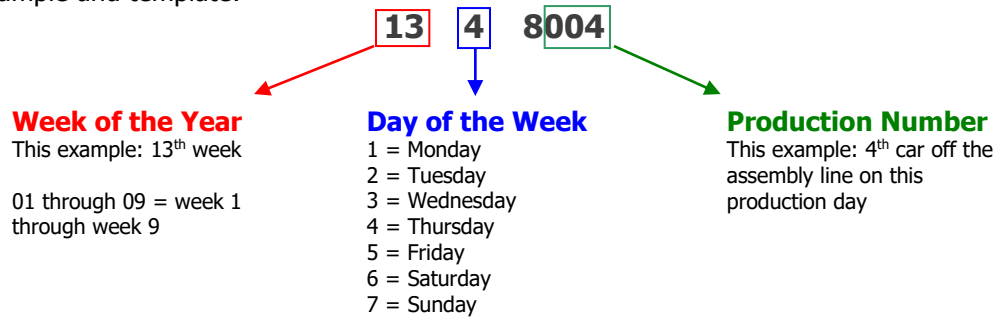

P-15800's PKN example and template: